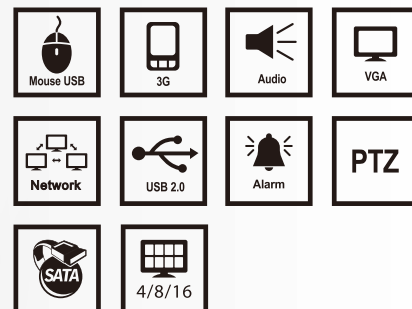

**Hybrid 8 Channel High Definition DVR Kit with;
4x Dome Camera 4X Bullet Camera, 1000GB (Installed & Formatted)
and Including all Accessories for an Instant Security Solution.**

- Real Time HD Recording and Playback
- Hybrid Channel DVR with Ergonomic Design and Interface
- Hybrid DVR supports up to 1080P Recording in AHD Analog, IP Technology and Standard Definition
- Seamless Set up with P2P Cloud Technology – Fully Network Compatible
- Remotely Access your Security System from Anywhere in the World Via our Free App and Software
- Robust Metal Indoor/Outdoor Security Cameras with 20m IR Providing Clear HD Imaging Day and Night
- Perfect for Home, Retail Unit, Office and Warehouse Applications
- Free Lifetime Technical Support

System	Main processor	Technical grade embedded microprocessor HI 3521A, Embedded LINUX operating system	
	Display screen	1/4/8 screen	
Video	Video standard	PAL(625 lines,50fps);NTSC(525lines,60fps)	
	Monitor quality	VGA: HD; HDMI: HD	
	Encode capability		Local analog input: 8*1080N; 8*720; 4*720, 4*AHD-L
			Local analog + network digital input: 4*1080N(analog)+4*720P(ip)
			All network digital input: 2*1080P+2*720P; 8*720P;
Decode capability	1*1080N		
Motion detection	Each channel can set 192(16*12)detection area; can set multi-level of flexibility		
Playback	Record mode	manual>alarm>motion detection>timing	
	Local playback	4ch playback synchronously	
	Video search	time, date, event, channel search	
Record	Space occupation	720P 20G/day; 960H 12~20G/day*ch; audio: 691.2M/day*ch	
	Video storage	Local HDD, Network	
	Back up mode	Network backup, USB portable HDD, USB imprint	
Interfaces	Video input	8ch BNC	
	Video output	1ch VGA,1ch HDMI	
	Audio input	4ch	
	Audio output	1ch	
	Alarm input	NO	
	Alarm output	NO	
	Network port	RJ45 10M/100M self-adaptive Ethernet port	
	PTZ control	1 Rs485; support multi kinds of PTZ protocol	
	USB port	2*USB2.0	
	HDD port	1* SATA ports(biggest 6TB)	
	3G WIFI	YES	
Power	12V2A		