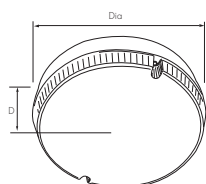

- Base - polycarbonate, white or black
- Diffuser - Opal or clear polycarbonate
- Geartray - Polycarbonate, white

INSTALLATION NOTES

- Suitable for ceiling or wall mounting
- BESA drill points on rear, and alternative drill points for screw fixing
- Central cable entry point
- Geartray hinges for ease and speed of installation
- 3 way, push fit 2x1.5mm² terminal block
- Diffuser retained by captive screws
- Supplied complete with lamp

DIMENSIONS

Lamp Rating	L (mm)	W (mm)	Dia (mm)	D (mm)
Round	-	-	296	95
Square	254	254	-	95

OPTIONS

- High frequency or low power factor switch start control gear
- Fully integral emergency conversion, 3 hour duration
- Suitable for use on defined escape routes