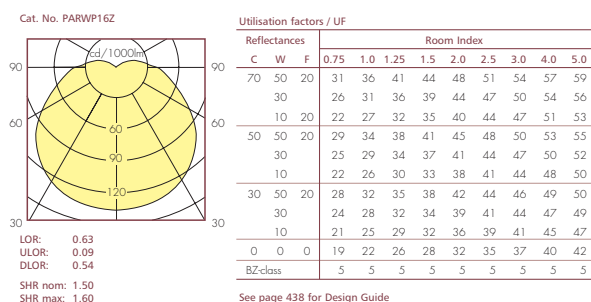

IP65

LAMP OPTIONS

- 16W, 28W 2D compact fluorescent, 3500°K - GR 10q-4 cap

MATERIALS

- Base - polycarbonate, white or black
- Diffuser - Opal or clear polycarbonate
- Geartray - Polycarbonate, white

INSTALLATION NOTES

- Suitable for ceiling or wall mounting
- BESA drill points on rear, and alternative drill points for screw fixing
- Central cable entry point
- Geartray hinges for ease and speed of installation
- 3 way, push fit 2x1.5mm² terminal block
- Diffuser retained by captive screws
- Supplied complete with lamp

DIMENSIONS

Lamp Rating	L (mm)	W (mm)	Dia (mm)	D (mm)
Round	-	-	296	95
Square	254	254	-	95

OPTIONS

- High frequency or low power factor switch start control gear
- Fully integral emergency conversion, 3 hour duration
- Suitable for use on defined escape routes

SPECIFICATION

To specify state: Square/Round IP65 vandal resistant compact fluorescent luminaire, black/white polycarbonate base, opal/prismatic polycarbonate diffuser and hinged geartray as Crompton Patriot range, part no. _____

PHOTOMETRIC DATA

Patriot round prismatic