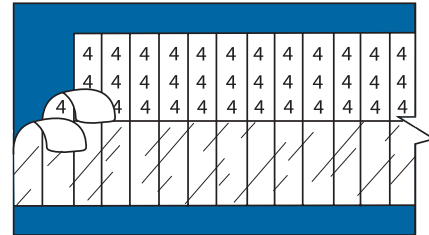

Solid Numbers

Cat. No.	Legend	Markers per Card	
		1-1/2 in. (38 mm)	3/4 in. (19 mm)*
WSZEROS	0	36	72
WS1S...WS99S	1, 2...99		
WS100S	100	25	50
WS101S...WS600S	101, 102...600		-

Order in multiples of 25 cards.
*When 3/4 in. length markers are required, substitute the last S in the catalogue number with a D, i.e. WSZEROS would become WSZEROD.