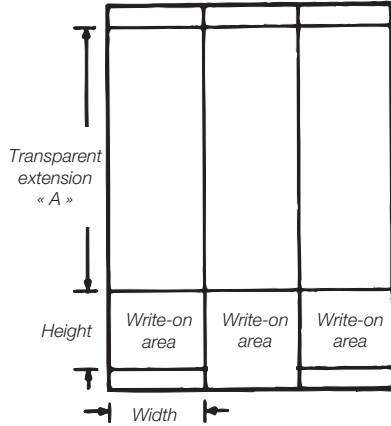

Wire Marker Cards – Vinyl Self-Laminating

Write-On Cable Markers

Cat. No.	Overall Marker Size (in.)	Width Height Write-On Area (in.)	Markers per Card
WSLM33	1 x 2-3/4	1 x 3/4	3
WSLM35	1 x 5	1 x 1	
WSLM123	1-1/2 x 3	1-1/2 x 3/4	
WSLM23	2 x 3	2 x 3/4	2
WSLM125	1-1/2 x 5	1-1/2 x 1	
WSLM25	2 x 5	2 x 1	
WSLM48	2 x 8	2 x 3-3/4	
WSLM95	2-1/4 x 5	2-1/2 x 2-1/4	
WSLM410	2 x 10	2 x 4-1/2	
WSLM415	2 x 15	2 x 7	

Blank Write-On Markers

Cat. No.	Write on Area (WxD) (in.)	Markers per Card 1-1/2 in. (38 mm)
WSBW14x112S	1/4 x 1-1/2	36
WSBW38x112S	3/8 x 1-1/2	26
WSBW12x112S	1/2 x 1-1/2	18
WSBW34x112S	3/4 x 1-1/2	12
WSBW1x112S	1 x 1-1/2	9
WSBW112x112S	1-1/2 x 1-1/2	6

Solid Letters

Cat. No.	Legend	Markers per Card	
		1-1/2 in. (38 mm)	3/4 in. (19 mm)*
WSAS	A	36	72
WSBS...WSZS	B, C...Z		

Order in multiples of 25 cards.
*When 3/4 in. length markers are required, substitute the last S in the catalogue number with a D, i.e. WSAS would become WSAD.

Solid Numbers

Cat. No.	Legend	Markers per Card	
		1-1/2 in. (38 mm)	3/4 in. (19 mm)*
WSZEROS	0	36	72
WS1S...WS99S	1, 2...99		
WS100S	100	25	50
WS101S...WS600S	101, 102...600		-

Order in multiples of 25 cards.
*When 3/4 in. length markers are required, substitute the last S in the catalogue number with a D, i.e. WSZEROS would become WSZEROD.