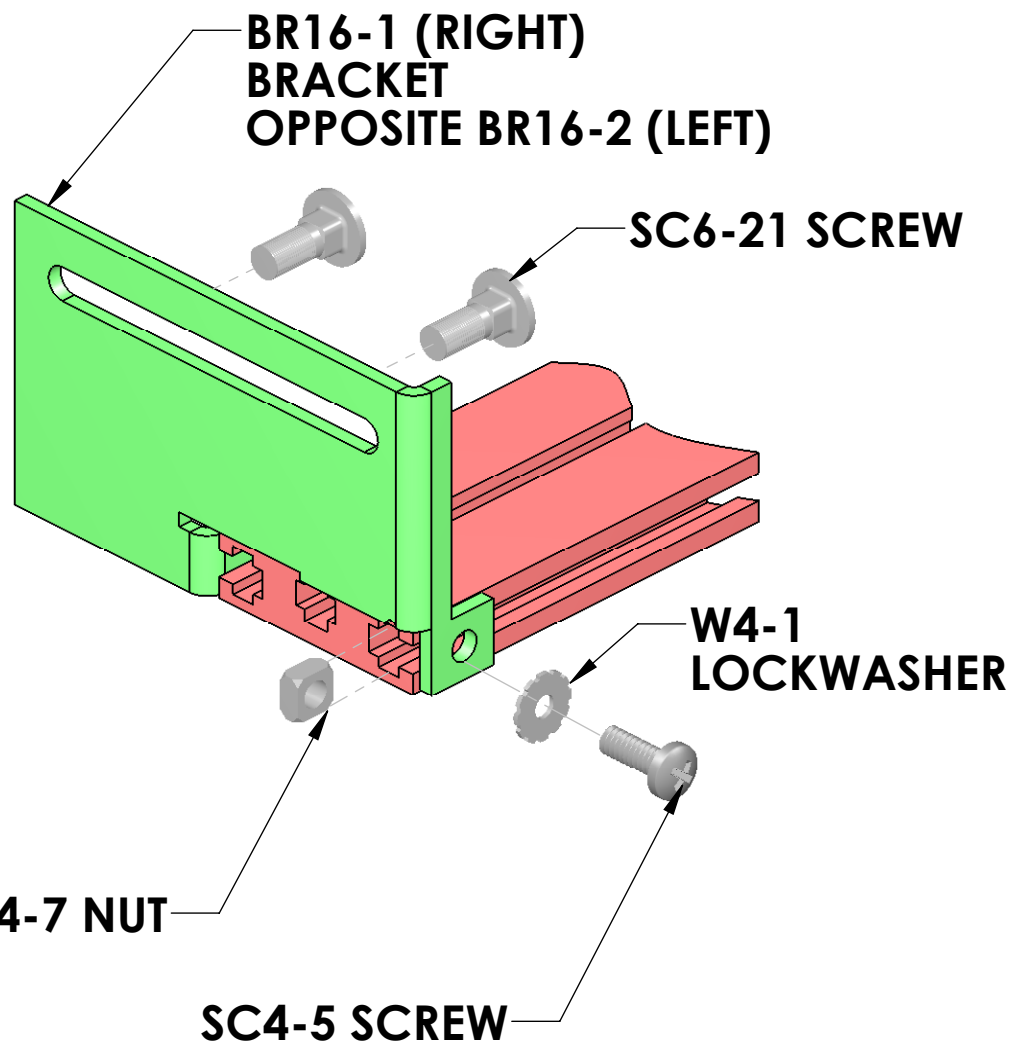

IN402

BR16A BRACKET KIT

NT6-4 NUT

NT4-7 NUT

SC4-5 SCREW

**W4-1
LOCKWASHER**