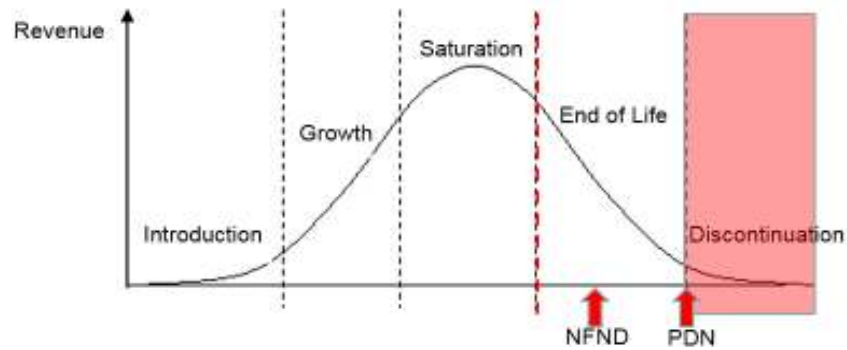

Light is OSRAM

Product Discontinuation (acc. JEDEC J-STD-048)
OS-PD-2017-050

01.08.2017

Last order:	11/1/2017
Last delivery:	2/1/2018
Reason:	Brightness improvement

Please direct your feedback to your local Sales office.