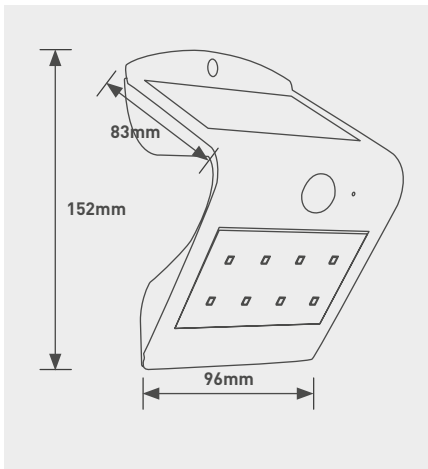

# IP44 SOLAR GUARDIAN WALL LIGHT WITH PIR

- Front & rear facing LED light chips provide both functional and ambient illumination
- Automatically turns onto standby glow mode when it gets dark (<30lux) and boosts to full power when occupancy detected
- Perfect for outdoor entrance areas, balconies, paths, decorative garden lighting, and sheds/outhouses
- IP44 rated with durable impact resistant housing. No wiring, easy & simple installation

	LENGTH (mm)	WIDTH (mm)	HEIGHT / DEPTH (mm)	WEIGHT (kg)	L FIXING CENTRES (mm)	W FIXING CENTRES (mm)	CEILING CUTOUT (mm)	LUMINAIRE LUMENS (Llm)	LUMINAIRE WATTAGE (W)	EFFICACY (Llm/W)	CCT (K)	CRI	UGR	IP RATED	IK RATED	GLOW WIRE (°C)	RAL COLOUR	TEMP RANGE (°C)	RATED LIFE (HR)	AMBIENT TEMP. RATED LIFE (°C)	L AT RATED LIFE	B AT RATED LIFE	VOLTAGE RANGE	FREQUENCY	EMERGENCY PACK CODE	WARRANTY (YEARS)
LEXS30B30-01	152	96	83	0.25	-	-	-	180	1.5	120	4000 +4000	80	-	IP44	N/A	-	-	0-45	25,000	-	-	-	-	3.7hz	N/A	1
LEXS30W30-01	152	96	83	0.25	-	-	-	180	1.5	120	4000 +4000	80	-	IP44	N/A	-	-	0-45	25,000	-	-	-	-	3.7hz	N/A	1