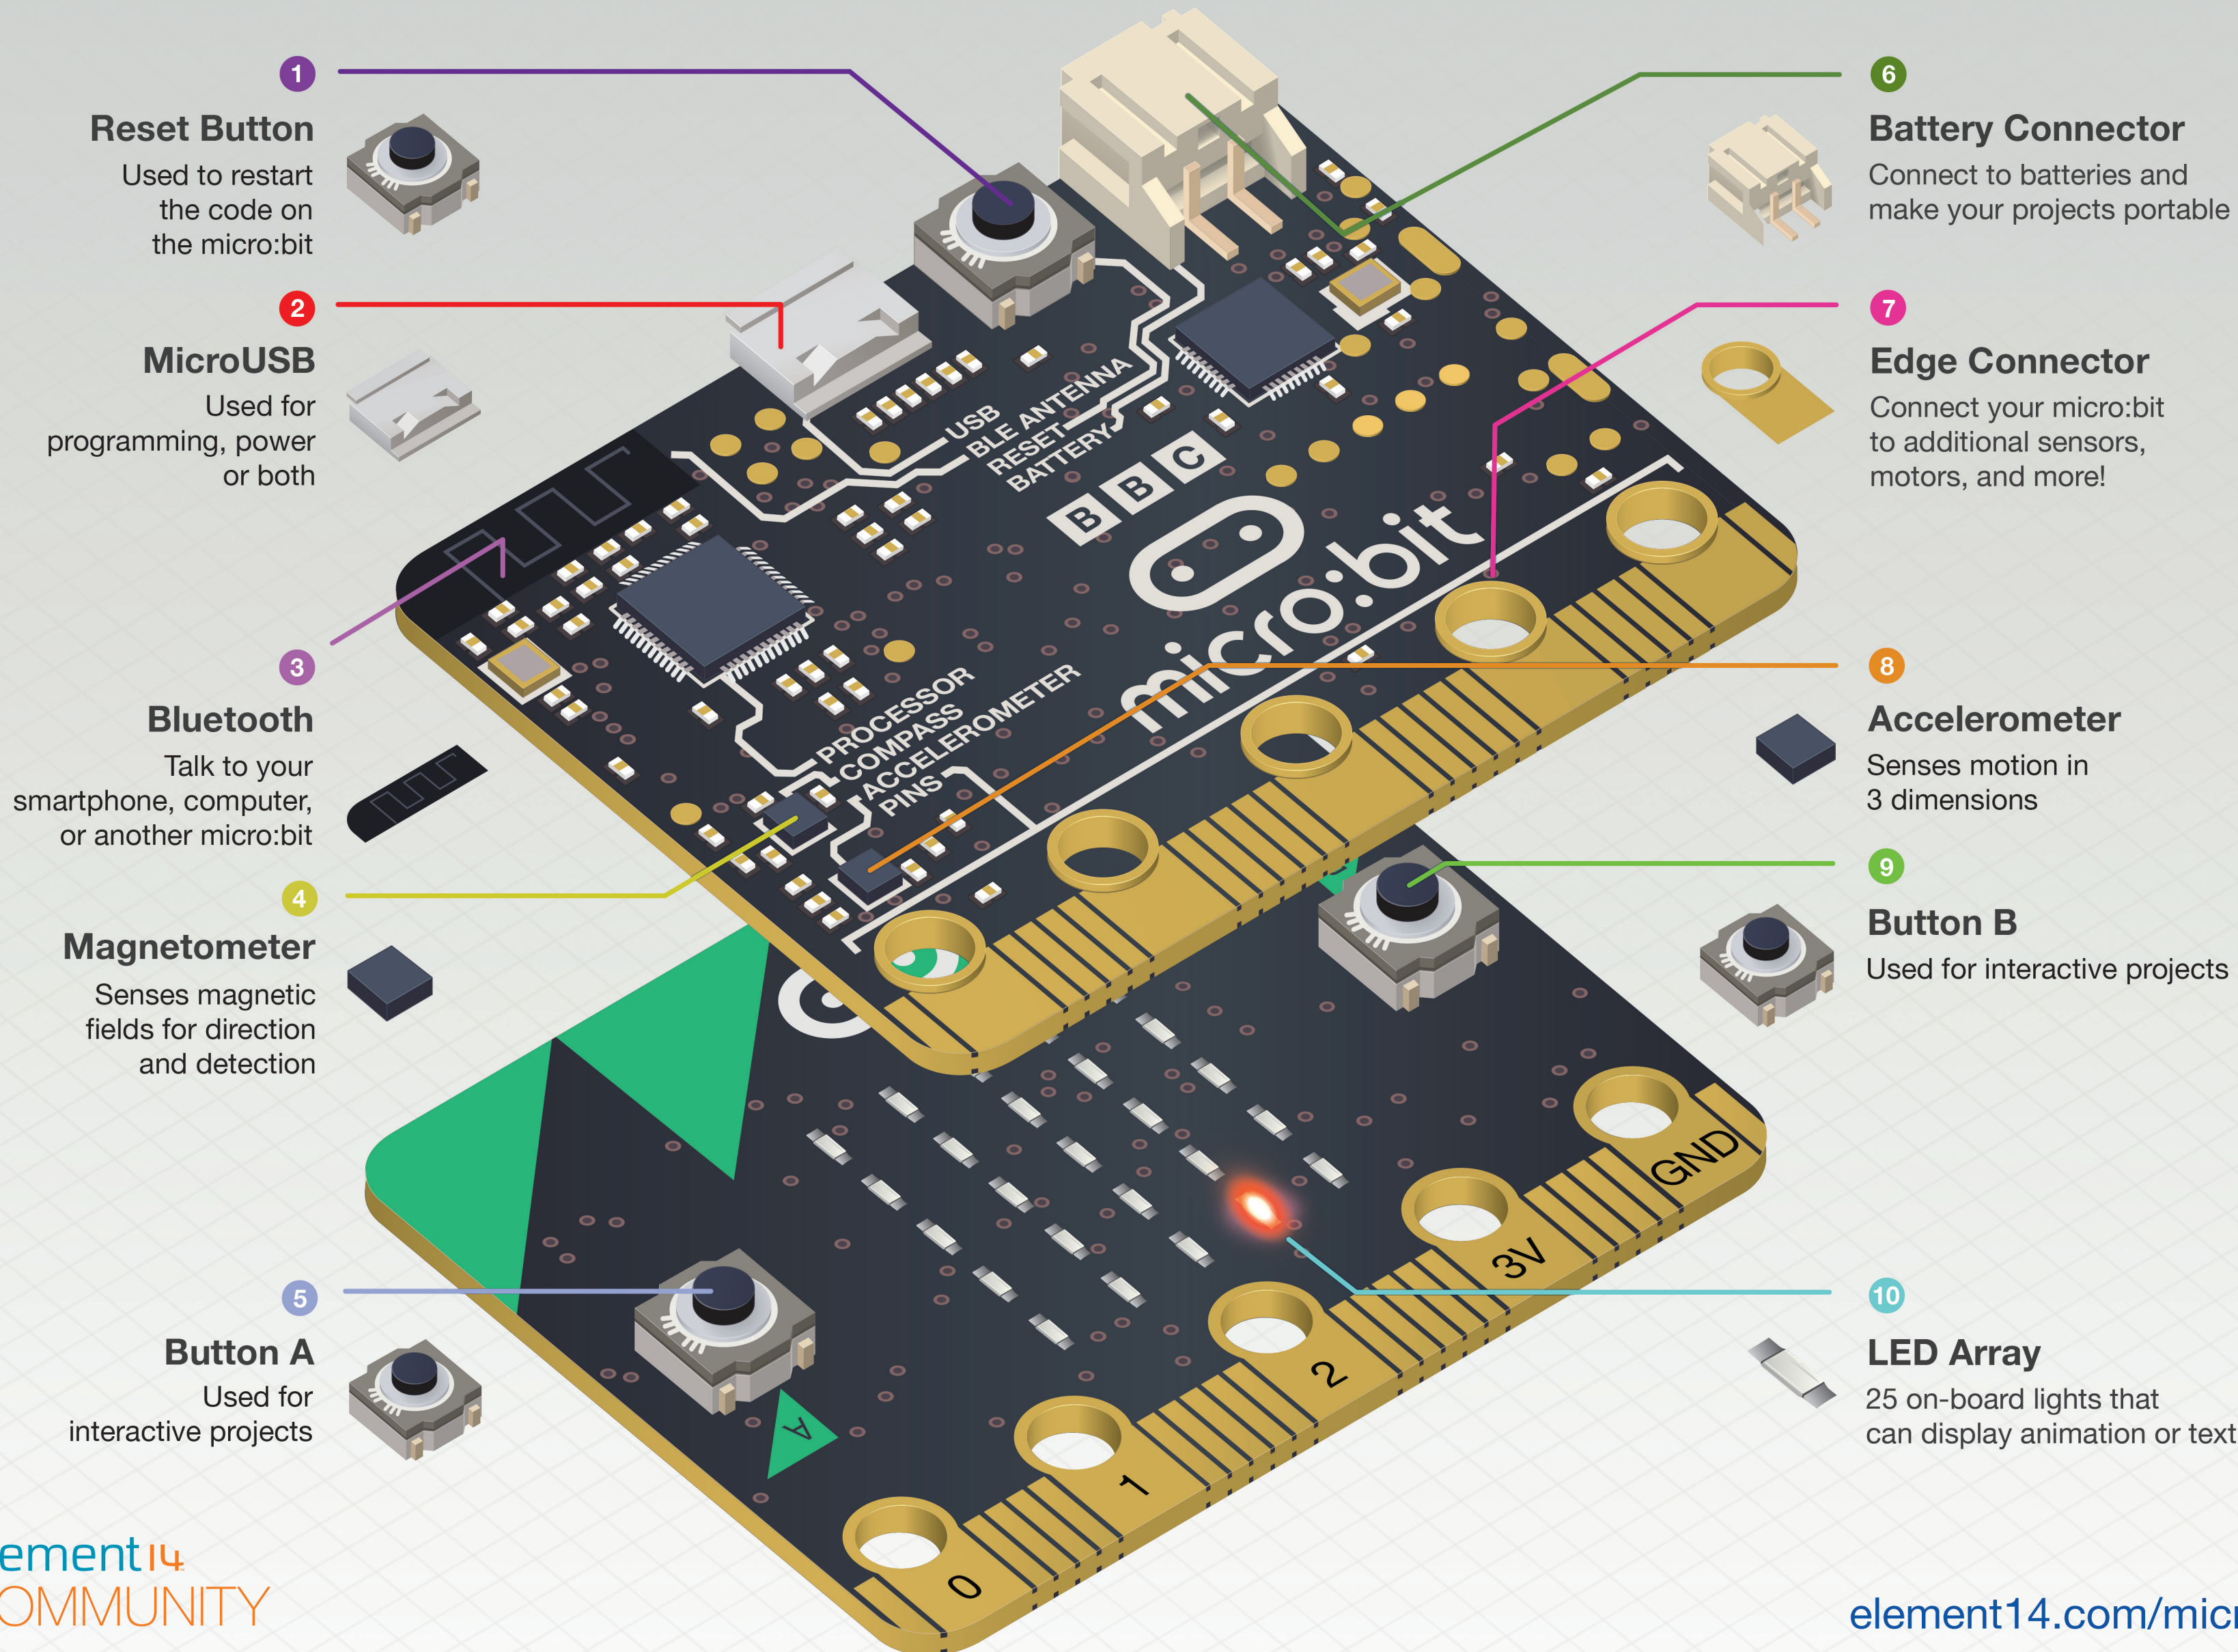

The BBC micro:bit

A pocket-sized, codeable ARM based computer designed for computer education. With a built-in compass, motion detection and Bluetooth technology. With an ambition to inspire digital creativity to develop a new generation of tech' pioneers in collaboration with the element14 Community.

PICK YOUR PROJECT

Fitness Tracker

Requires the use of:

- 8 Accelerometer
- 10 LED Array

Gaming

Requires the use of:

- 5 Button A
- 9 Button B
- 10 LED Array

Metal Detector

Requires the use of:

- 4 Magnetometer
- 10 LED Array

Door Bell / Alarm

Requires the use of:

- 3 Bluetooth
- 8 Accelerometer
- 10 LED Array

Robotics

Requires the use of:

- 5 Button A
- 9 Button B
- 8 Accelerometer
- 7 Edge Connector
- 6 Battery
- 3 Bluetooth