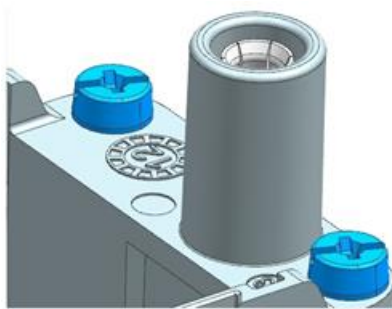

Attachement:

C146 10P006 000 15
C146 10S006 000 15
C146 10P010 000 15
C146 10S010 000 15
C146 10P016 000 15
C146 10S016 000 15
C146 10P024 000 15
C146 10S024 000 15
C146 10P006 100 15
C146 10S006 100 15
C146 10P010 100 15
C146 10S010 100 15
C146 10P016 100 15
C146 10S016 100 15
C146 10P024 100 15
C146 10S024 100 15

alt / old