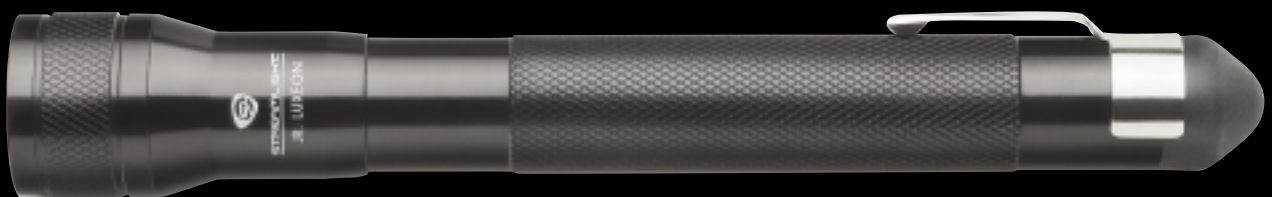

STREAMLIGHT®

New Streamlight Jr.® Luxeon®

2 AA size—Super-bright Luxeon power

1-Watt Luxeon LED

Actual size—only 6.5"

STREAMLIGHT JR.® LUXEON®

This ultra-small, lightweight flashlight gives you all the benefits of the classic Streamlight Jr.®, but now offers a Luxeon LED. So you get the brightness and range of an incandescent bulb, plus an LED that runs 50,000 hours. The Jr. Luxeon is also maintenance free. You'll never have to change the bulb or deal with bulb replacement costs. Remarkably handy, it's as compact as a pen, and offers a push-button tailcap for steady "on" and momentary on/off. Plus, with its machined aluminum construction and virtually unbreakable polycarbonate lens, it's incredibly durable.

Product Features

- Ultra-small: only 6.5"
- Lightweight: only 3.8 oz
- Incredibly durable
- Machined aluminum
- Up to 30 lumens
- 50,000-hour Luxeon LED

Streamlight Jr. Luxeon LED at a glance

- Brightness and range of a conventional bulb
- 50,000-hour LED never needs replacing
- Virtually unbreakable

It may be small, but Streamlight Jr. Luxeon has a full list of accessories.

- Holsters
- Helmet Clamps
- Clip Holder

Unbreakable polycarbonate lens

Streamlight Jr.® Luxeon®

Battery	Lamp	Material	Color	Weight (with batteries)	Length	Run Time	Power	Special Features
Two AA alkaline	One (1) watt "Luxeon Star" 50,000 hour LED	Machined aluminum with anodized finish; shock and water resistant	Black	3.8 ounces	6.5 inches	Over one (1) hour	30 lumens	Push-button tailcap switch, pocket clip