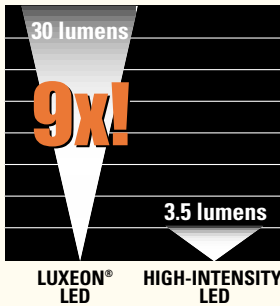

STREAMLIGHT®

New Streamlight Jr.® Luxeon®

2 AA size—Super-bright Luxeon power

1-Watt Luxeon LED

Actual size—only 6.5"

STREAMLIGHT JR.® LUXEON®

This ultra-small, lightweight flashlight gives you all the benefits of the classic Streamlight Jr.®, but now offers a Luxeon LED. So you get the brightness and range of an incandescent bulb, plus an LED that runs 50,000 hours. The Jr. Luxeon is also maintenance free. You'll never have to change the bulb or deal with bulb replacement costs. Remarkably handy, it's as compact as a pen, and offers a push-button tailcap for steady "on" and momentary on/off. Plus, with its machined aluminum construction and virtually unbreakable polycarbonate lens, it's incredibly durable.

Product Features

- Ultra-small: only 6.5"
- Lightweight: only 3.8 oz
- Incredibly durable
- Machined aluminum
- Up to 30 lumens
- 50,000-hour Luxeon LED

Streamlight Jr. Luxeon LED at a glance

- Brightness and range of a conventional bulb
- 50,000-hour LED never needs replacing
- Virtually unbreakable

It may be small, but Streamlight Jr. Luxeon has a full list of accessories.

- Holsters
- Helmet Clamps
- Clip Holder

Unbreakable polycarbonate lens

Streamlight Jr.® Luxeon®

Battery	Lamp	Material	Color	Weight (with batteries)	Length	Run Time	Power	Special Features
Two AA alkaline	One (1) watt "Luxeon Star" 50,000 hour LED	Machined aluminum with anodized finish; shock and water resistant	Black	3.8 ounces	6.5 inches	Over one (1) hour	30 lumens	Push-button tailcap switch, pocket clip