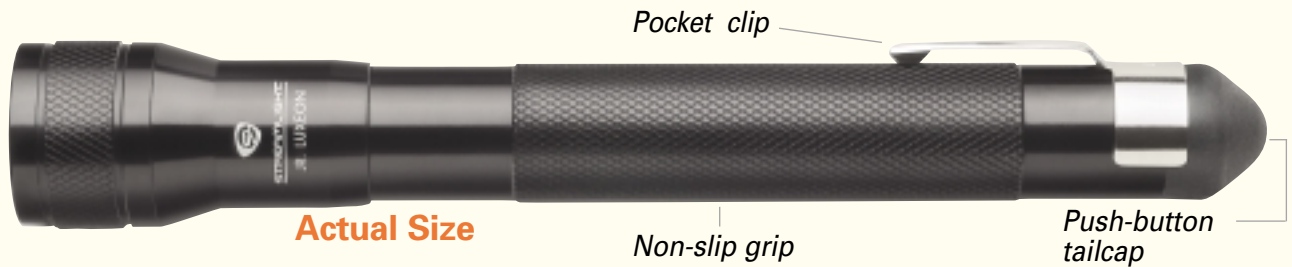

STREAMLIGHT®

New Streamlight Jr.® Luxeon®

2 AA size—Super-bright Luxeon power

1-Watt Luxeon LED

Actual size—only 6.5"

STREAMLIGHT JR.® LUXEON®

This ultra-small, lightweight flashlight gives you all the benefits of the classic Streamlight Jr.®, but now offers a Luxeon LED. So you get the brightness and range of an incandescent bulb, plus an LED that runs 50,000 hours. The Jr. Luxeon is also maintenance free. You'll never have to change the bulb or deal with bulb replacement costs. Remarkably handy, it's as compact as a pen, and offers a push-button tailcap for steady "on" and momentary on/off. Plus, with its machined aluminum construction and virtually unbreakable polycarbonate lens, it's incredibly durable.

Product Features

- Ultra-small: only 6.5"
- Lightweight: only 3.8 oz
- Incredibly durable
- Machined aluminum
- Up to 30 lumens
- 50,000-hour Luxeon LED

Streamlight Jr. Luxeon LED at a glance

- Brightness and range of a conventional bulb
- 50,000-hour LED never needs replacing
- Virtually unbreakable

It may be small, but Streamlight Jr. Luxeon has a full list of accessories.

- Holsters
- Helmet Clamps
- Clip Holder

Unbreakable polycarbonate lens

Streamlight Jr.® Luxeon®

Battery	Lamp	Material	Color	Weight (with batteries)	Length	Run Time	Power	Special Features
Two AA alkaline	One (1) watt "Luxeon Star" 50,000 hour LED	Machined aluminum with anodized finish; shock and water resistant	Black	3.8 ounces	6.5 inches	Over one (1) hour	30 lumens	Push-button tailcap switch, pocket clip