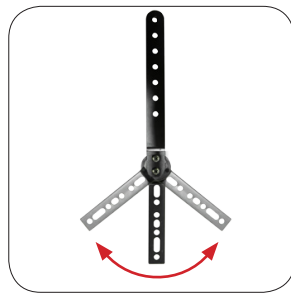

OCSBA product information sheet

Product Specifications

Fits most: 32" or larger TVs
Supports up to: 30 lbs (13.6 kg)
Color: Black

Product Benefits

- Universal design mounts most sound bars to a wall mounted TV
- Easily attaches a sound bar below a TV mount
- Works with most brands or styles of TV mount (fixed, tilt, full motion, interactive)
- Improves audio quality, especially when used with full motion TV mounts
- Includes all mounting hardware
- Great for medium and large TVs
- Attaches to the back of a TV and requires no holes in the wall

This universal mount attaches to an existing TV wall mount and hangs a sound bar below the TV, without putting holes in the wall.

Easily attach most sound bars under wall mounted TV.

OCSBA rotates for multiple installation configurations.