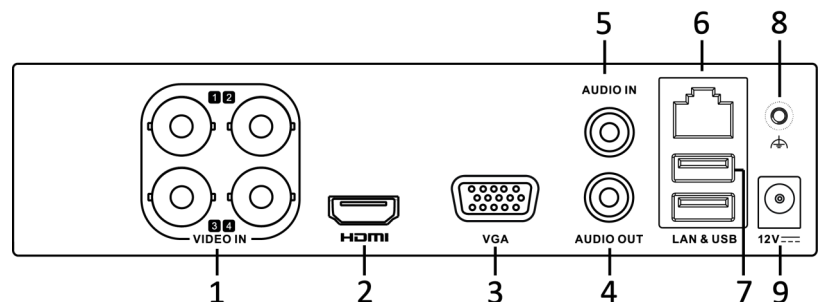

Compatible Cameras: CS-C3T and CS-C4T

Main Features

Simultaneous HDMI and VGA outputs at up to 1920×1080 resolution

Instant playback for assigned camera in multi-channel live view mode

Support synchronous playback and reverse playback for multi-channel

1 self-adaptive 10M/100M network interface is provided

Compatible with HD-TVI and analog cameras

Support smart search

Built-in 1-TB HDD

EZVIZ Cloud connection

Physical Interfaces:

- 1 VIDEO IN
- 2 HDMI Interface
- 3 VGA Interface
- 4 AUDIO OUT, RCA Connector
- 5 AUDIO IN, RCA Connector
- 6 LAN Network Interface
- 7 USB Port
- 8 GND
- 9 Power Supply