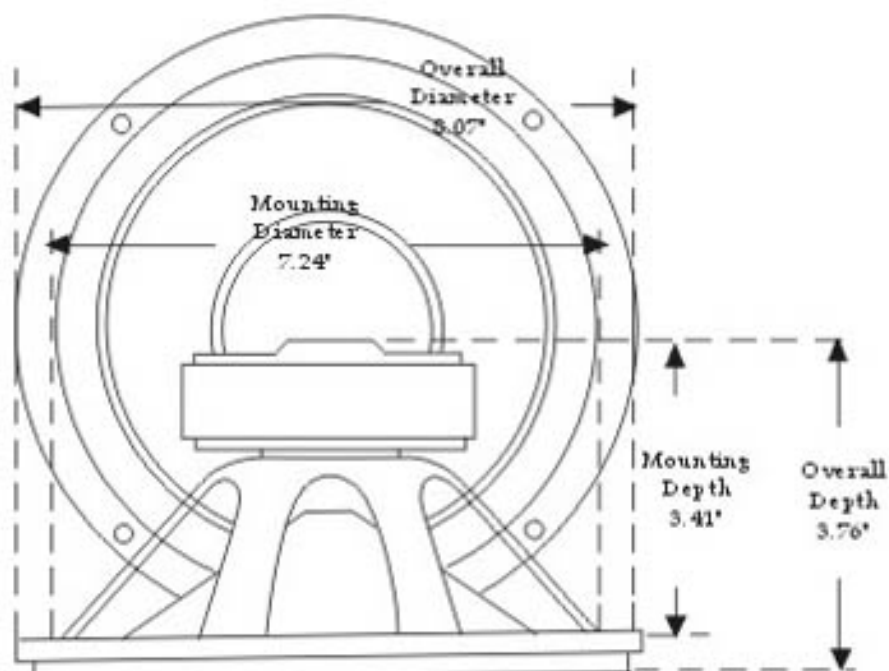

PPA8

SPECIFICATIONS

PYLE PRO PREMIUM-SERIES-Woofer for small enclosures

Performance Parameters		Physical & Installation Parameters	
Power (Watts Peak/RMS)	500/200	Voice Coil	1.2"KSV
Nom. Impedance	8	Magnet	40 oz
F_s (Hz)	60.7	Cone	Paper
Q_{ms}	2.99	Surround	Cloth
Q_{es}	0.991	Spider	Super
Q_{ts}	0.69	Dust cap	Poly-concave
SPL (db)	89.2	Frame	Stamped Steel
X-max (mm)		Terminals	Spade
V_{as} (cu ft)	0.696	Backplate	Bumped & Vented

PYLE PRO Continually strives to improve the performance and value of its products- all specifications are subject to change.

PYLE PRO PPA SERIES-4