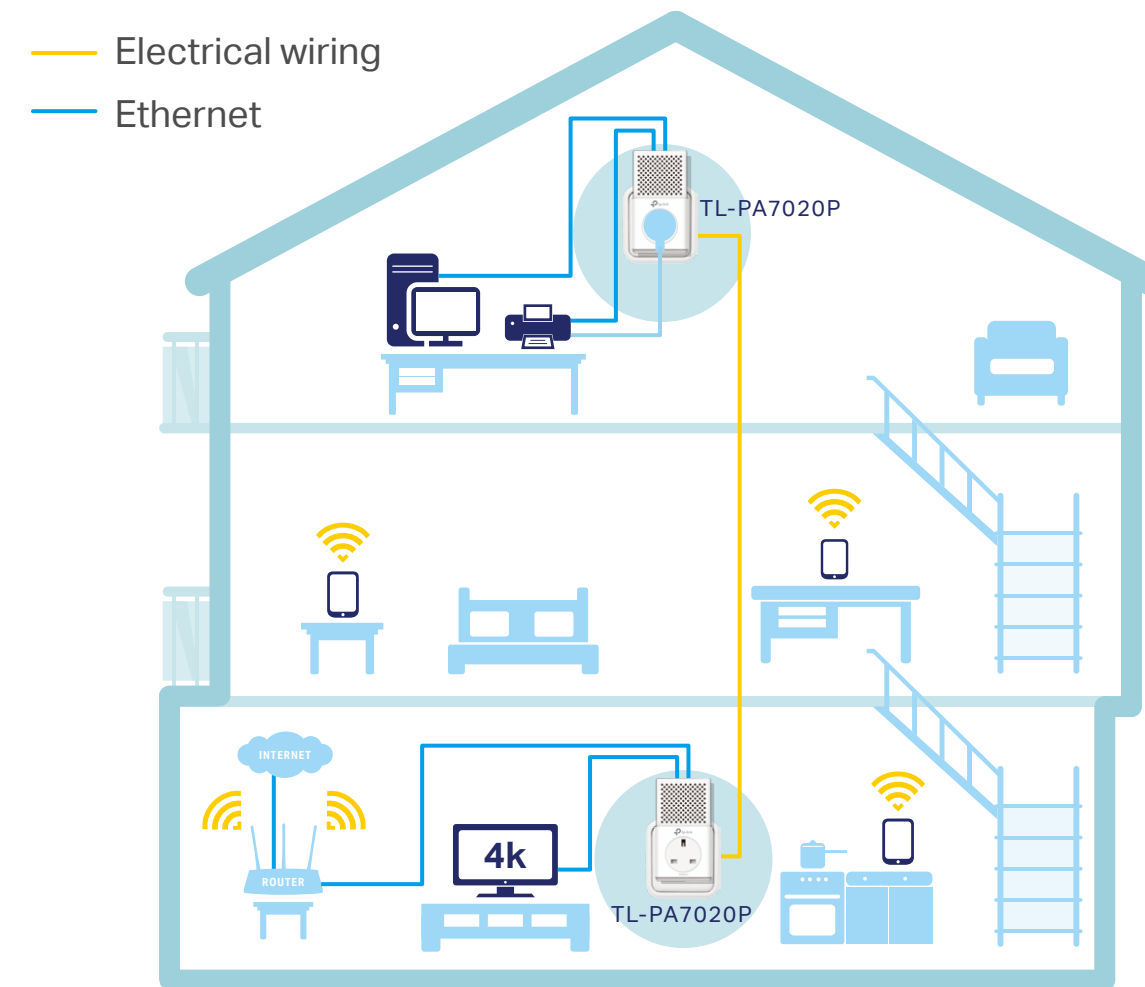

AV1000 2-port Gigabit Passthrough Powerline Starter Kit

Smooth HD Streaming
on Multiple Devices

TL-PA7020P KIT

Highlights

HomePlug AV2 Standard Compliant

The HomePlug AV2 standard creates high-speed data transfer rates of up to 1000Mbps to support all your online activities.

Gigabit Ethernet for Fast Connections

Two Gigabit Ethernet ports provide reliable high-speed wired connections for game consoles, smart TVs, STB and more.

Highlights

Plug and Play!

Powerline adapters and extenders must be deployed in a set of two or more.

Internet from Any Outlet

The AV1000 2-port Gigabit Passthrough Powerline Starter Kit brings internet to any area with a power outlet using your home's electrical wiring.

Features

Speed

- **Ultra-fast Powerline Speed** – HomePlug AV2 standard compliant, high-speed data transfer rate of up to 1000Mbps, ideal for Ultra HD streaming and online gaming
- **Multiple Gigabit Ports** – 2 Gigabit Ethernet Ports allow your TVs, game consoles or PCs to connect to the internet at high speeds

Ease of Use

- **Plug and play** – Plug and play, no configuration required
- **No new wires** – No new wires, use existing electrical wiring to expand your home network
- **Keep your outlet** – An integrated socket lets you power regular devices as normal, and a built-in noise filter prevents them from interrupting the powerline signal.
- **TP-Link tpPLC** – Allows you to easily manage your network using the tpPLC Utility