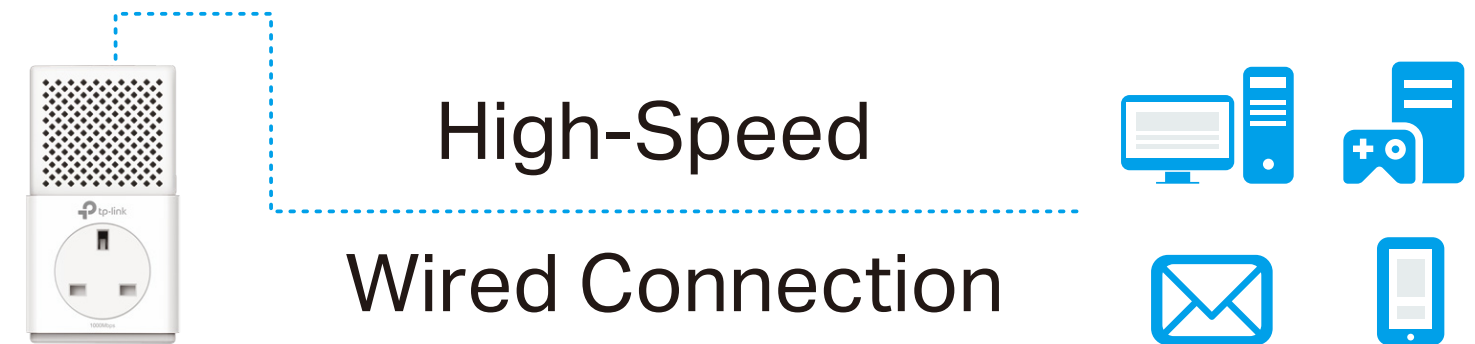

AV1000 2-port Gigabit Passthrough Powerline Starter Kit

Smooth HD Streaming
on Multiple Devices

TL-PA7020P KIT

Highlights

HomePlug AV2 Standard Compliant

The HomePlug AV2 standard creates high-speed data transfer rates of up to 1000Mbps to support all your online activities.

Gigabit Ethernet for Fast Connections

Two Gigabit Ethernet ports provide reliable high-speed wired connections for game consoles, smart TVs, STB and more.

Highlights

Plug and Play!

Powerline adapters and extenders must be deployed in a set of two or more.

Internet from Any Outlet

The AV1000 2-port Gigabit Passthrough Powerline Starter Kit brings internet to any area with a power outlet using your home's electrical wiring.

Features

Speed

- **Ultra-fast Powerline Speed** – HomePlug AV2 standard compliant, high-speed data transfer rate of up to 1000Mbps, ideal for Ultra HD streaming and online gaming
- **Multiple Gigabit Ports** – 2 Gigabit Ethernet Ports allow your TVs, game consoles or PCs to connect to the internet at high speeds