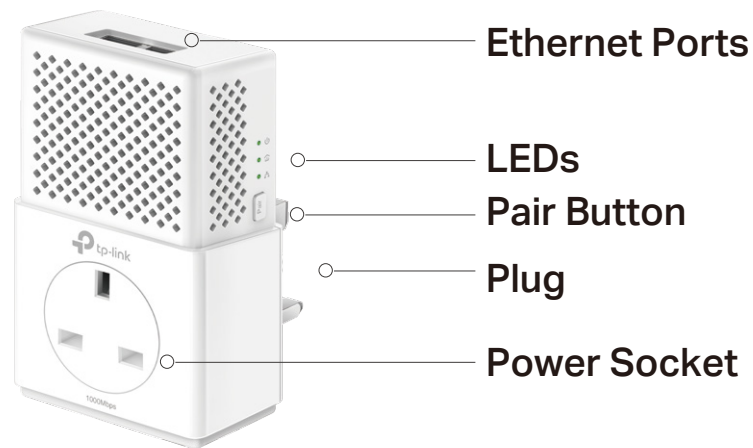

Range

- **300-meter Range** – Up to 300-meter range over the household power circuit.

Security

- **Pair Button** – 128-bit AES encryption easily at a push of "Pair" button

Reliability

- **Mains Filter** – Mains Filter inside the outlet reduces electrical noise interference and improves powerline communication performance

Energy Saving

- **Power Saving** – Power Saving Mode helps reducing power consumption by up to 85%

Specifications

Hardware

- Plug Type: UK
- Standards and Protocols: HomePlug AV2, HomePlug AV, IEEE 1901, IEEE 802.3, IEEE 802.3u, IEEE 802.3ab
- Power Consumption: Maximum: 3.32W
Typical: 3.02W
Standby: 0.473W
- Range: 300 Meters over electrical circuit
- Interface: 2 * Gigabit Ethernet Port, Power Socket
- Button: Pair Button
- LED Indicator: Power, Powerline, Ethernet
- Dimensions (W x D x H): 5.0*2.8*1.7 in. (126 x 71x 42 mm)