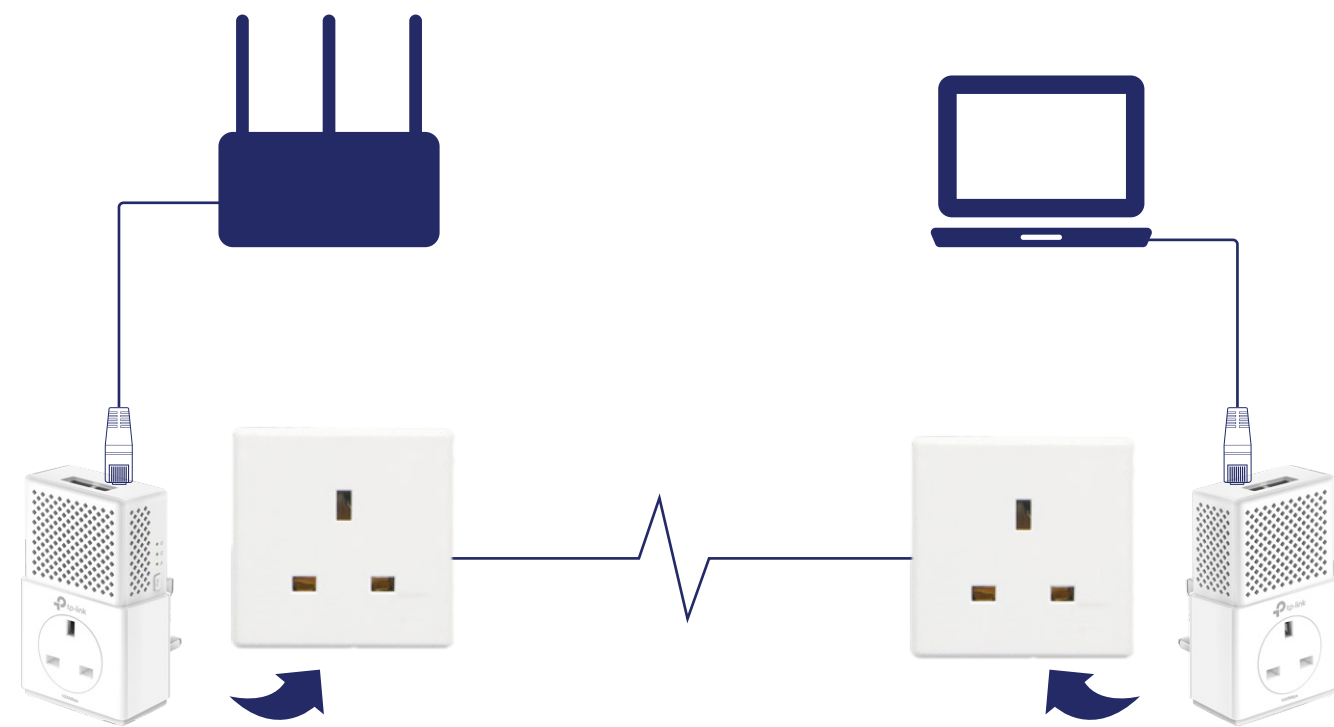

AV1000 2-port Gigabit Passthrough Powerline Starter Kit

Smooth HD Streaming
on Multiple Devices

TL-PA7020P KIT

Highlights

HomePlug AV2 Standard Compliant

The HomePlug AV2 standard creates high-speed data transfer rates of up to 1000Mbps to support all your online activities.

Gigabit Ethernet for Fast Connections

Two Gigabit Ethernet ports provide reliable high-speed wired connections for game consoles, smart TVs, STB and more.

Highlights

Plug and Play!

Powerline adapters and extenders must be deployed in a set of two or more.

Internet from Any Outlet

The AV1000 2-port Gigabit Passthrough Powerline Starter Kit brings internet to any area with a power outlet using your home's electrical wiring.

Features

Speed

- **Ultra-fast Powerline Speed** – HomePlug AV2 standard compliant, high-speed data transfer rate of up to 1000Mbps, ideal for Ultra HD streaming and online gaming
- **Multiple Gigabit Ports** – 2 Gigabit Ethernet Ports allow your TVs, game consoles or PCs to connect to the internet at high speeds

Ease of Use

- **Plug and play** – Plug and play, no configuration required
- **No new wires** – No new wires, use existing electrical wiring to expand your home network
- **Keep your outlet** – An integrated socket lets you power regular devices as normal, and a built-in noise filter prevents them from interrupting the powerline signal.
- **TP-Link tpPLC** – Allows you to easily manage your network using the tpPLC Utility