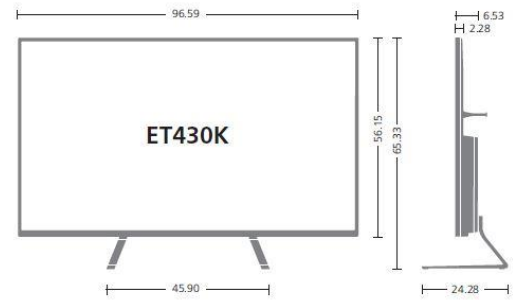

EVERYTHING IS CLEARER

Specifications

Panel	Display Size	23"H		
	Maximum Resolution and Refresh Rate	3840x2160 @60Hz		
	Glare	No		
	Panel	In-Plane Switching		
	Response Time	5 ms		
	Contrast Ratio	100 million:1 max (ACM)		
	Brightness	350 nits (cd/m ²)		
	Viewing Angle	178° (H), 178° (V)		
	Colors	72% NTSC		
	Bits	10 bit		
System	Input Signal	HDMI (v2.0)+HDMI (v2.0)+DisplayPort (v1.2)+DisplayPort out+miniDisplayPort+SPK+Audio out		
	VESA Wall Mounting	100 x 100 mm		
	Speaker	7W x 2		
	Power Supply (100 - 240 V)	Internal adapter		
	Tilt	-3.5°~ 11.5°		
	Power Consumption	Off	0.35W	
		Sleep	0.45W	
On		55W		

Feature Highlights

Experience without boundary

- UHD 3840x2160 resolution
- 43" display
- IPS panel technology
- 7W x2 speaker

Visual sharpness

- 10bits color depth with 1.07 billion colors
- 6 axis color adjustment
- SuperSharpness enhances image quality.

Unit: Cm

UHD 4K2K

The sharp 4K UHD display is 16:9 in 3840x2160 high resolutions, which is four times higher than Full HD displays. The enhanced sharpness can now be easily seen and takes your visual experience to a new level.