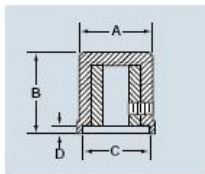

MPN	Description
3440-1-B	Knob, Round Shaft, 3.175 mm

3000 Series

Option Choices

Dimension Chart

Description	
KNOB DIAMETER & STYLE	3440 - Round- 0.500 w/ Line
SHAFT SIZE	1/8in Round
COLOR	Black - Matte

All 3000 Series come standard with 2 Set Screws

Part Dimensions

Part Number	A DIA	B HEIGHT	C Nut Clearance DIA	D Nut Clearance Depth
3440-1-B	.500	.625	.430	.070