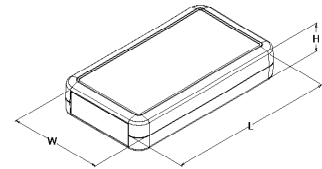

HAND HELD CASES

Silicone Cover Enclosure

Hand-held Enclosure, suitable for measuring instruments, testing devices, wireless communication devices, medical devices etc.

- Available in nine sizes, with or without moulded battery compartments (further battery compartment options available upon request)
- Recess to front for keypads and labels
- Removable end panel
- Battery contacts supplied
- Silicone cover accessory available
- Available in two colours: off-white & dark grey

SPECIFICATION

Materials	Base & lid high impact ABS-UL94-V0
Operating temperature	-10°C to +60°C
Standard colours	Off-white & dark grey
Protection class	IP40
Standard unit includes	Base & lid, self-tapping screw
Options	Silicone case in red, yellow, blue and dark grey

TAKACHI

Without Battery Compartment

SIZE	TAKACHI DARK GREY	TAKACHI OFF-WHITE	LENGTH	WIDTH	HEIGHT	
1	LC115-N-D	LC115-N-W	115mm	69mm	19.5mm	
2	LC115H-N-D	LC115H-N-W	115mm	69mm	28mm	
3	LC135-N-D	LC135-N-W	135mm	76mm	27mm	
4	LC135H-N-D	LC135H-N-W	135mm	76mm	35mm	
5	LC165-N-D	LC165-N-W	165mm	80mm	27mm	
6	LC165H-N-D	LC165H-N-W	165mm	80mm	35mm	
7	LC145S-N-D	LC145S-N-W	145mm	96mm	20mm	NEW
8	LC145-N-D	LC145-N-W	145mm	96mm	27mm	NEW
9	LC145H-N-D	LC145H-N-W	145mm	96mm	35mm	NEW

With Battery Compartment

SIZE	TAKACHI DARK GREY	TAKACHI OFF-WHITE	LENGTH	WIDTH	HEIGHT	BATTERY COMPARTMENT	
1	LC115-F2-D	LC115-F2-W	115mm	69mm	19.5mm	2 x AAA Battery size	
2	LC115H-M2-D	LC115H-M2-W	115mm	69mm	28mm	2 x AA Battery size	
3	LC135-M2-D	LC135-M2-W	135mm	76mm	27mm	2 x AA Battery size	
4	LC135H-M2-D	LC135H-M2-W	135mm	76mm	35mm	2 x AA Battery size	
5	LC165-M4-D	LC165-M4-W	165mm	80mm	27mm	4 x AA Battery size	
6	LC165H-M4-D	LC165H-M4-W	165mm	80mm	35mm	4 x AA Battery size	
7	LC145S-F6-D	LC145S-F6-W	145mm	96mm	20mm	6 x AAA Battery size	NEW
8	LC145-F6-D	LC145-F6-W	145mm	96mm	27mm	6 x AAA Battery size	NEW
8	LC145-M2-D	LC145-M2-W	145mm	96mm	27mm	2 x AA Battery size	NEW
8	LC145-M4-D	LC145-M4-W	145mm	96mm	27mm	4 x AA Battery size	NEW
9	LC145H-F6-D	LC145H-F6-W	145mm	96mm	35mm	6 x AAA Battery size	NEW
9	LC145H-M2-D	LC145H-M2-W	145mm	96mm	35mm	2 x AA Battery size	NEW
9	LC145H-M4-D	LC145H-M4-W	145mm	96mm	35mm	4 x AA Battery size	NEW