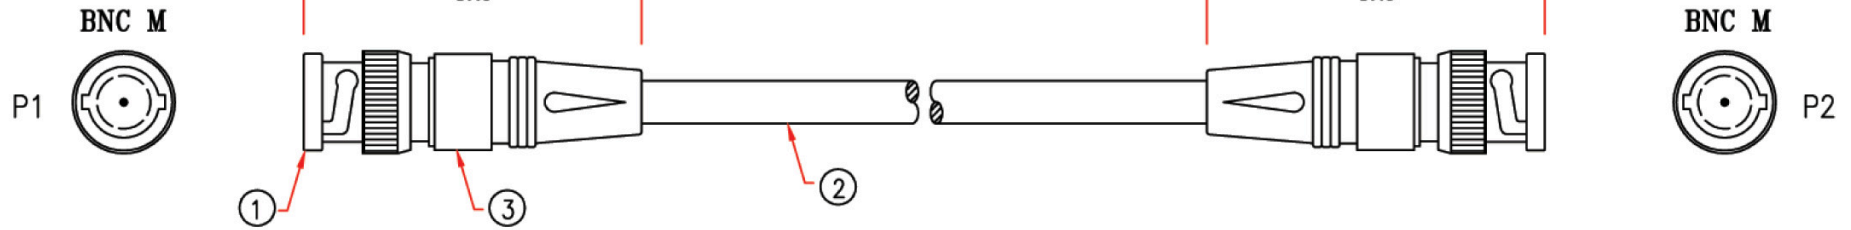

P1: M-938  
P2: M-938

RE.1 2001.05.25

L - 1M, 2M, 3M, 5M, 7M, 10M, 15M, 20M, 30M, 50M

3	MOLDED PVC BLACK		M304
2	RG58A/U, BRAID 112%, OD 5.0, JACKET BLACK		M304
1	BNC MALE	2	M440
No.	DESCRIPTION	Q'TY	Supplier
APPROVED	<b>RG58-xxx</b>		Cable Length Tolerances: 0 ~0.2M ±0.01M 0.21~1.0M ±0.02M 1.1 ~1.5M ±0.025M 1.51~2.1M ±0.03M 2.1M ↑ ±0.04M
CHECKED 譚小瓊			
DRAWING 鄭康華			