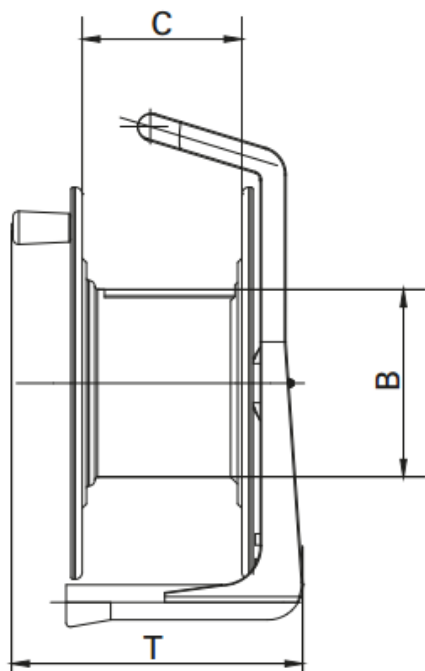

# SP266 HAND WOUND CABLE REEL

**Part number.** 428503

**Weight:** 1.30kg

**Max/Min Operating Temperature:** -20°C to +60°C

**Measures in mm / inch** A: 280 / 11,02 B: 134 / 5,28 C: 114 / 4,49 E: 174 / 6,85 F: 263 / 10,35 H: 367 / 14,45 T: 208 / 8,19

Please note - this reel has no sockets as standard.