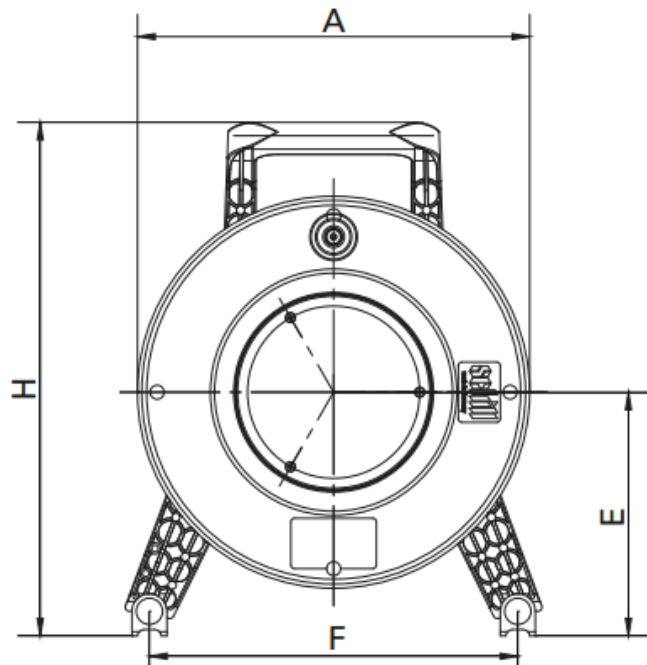

# SP266 HAND WOUND CABLE REEL

**Part number.** 428503

**Weight:** 1.30kg

**Max/Min Operating Temperature:** -20°C to +60°C

**Measures in mm / inch** A: 280 / 11,02 B: 134 / 5,28 C: 114 / 4,49 E: 174 / 6,85 F: 263 / 10,35 H: 367 / 14,45 T: 208 / 8,19

Please note - this reel has no sockets as standard.