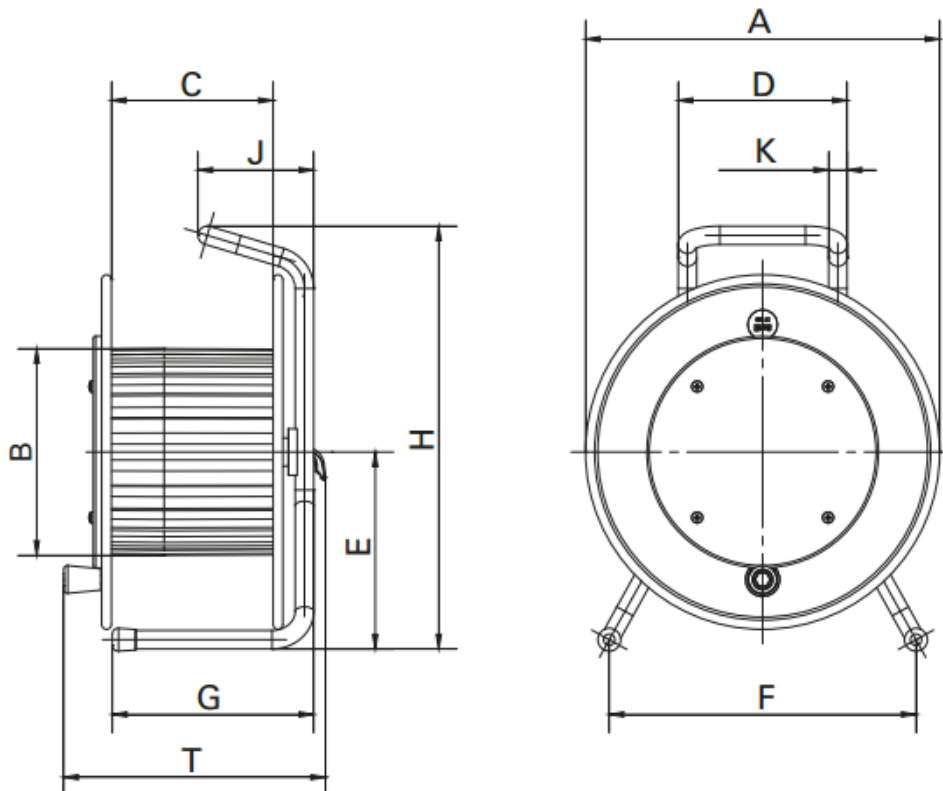

SP300 HAND WOUND CABLE REEL

Part number. 428505

Weight: 1.70kg

Max/Min Operating Temperature: -20°C to $+60^{\circ}\text{C}$

Measures in mm / inch A: 306 / 12,05 B: 135 / 5,31 C: 123 / 4,84 D: 150 / 5,91 E: 169 / 6,65 F: 263 / 10,35 G: 173 / 6,81 H: 362 / 14,25 J: 106 / 4,17 K: 25 / 0,98 T: 217 / 8,54

Please note - this reel has no sockets as standard.