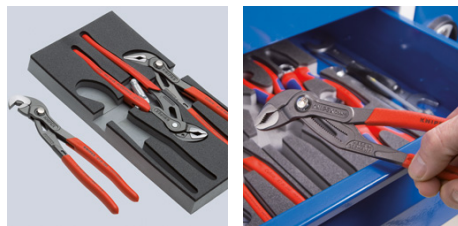

00 20 01 V17

Pliers Set "Basic Chrome" {492892}

- In a foam tray for workbenches and tool trolleys
- Clearly organised storage of tools
- Precisely-sized recesses for holding the pliers
- Foam tray dimensions (W x H x D): 335 x 165 x 33 mm
- Material: two colour, closed pore foam
- Four pliers in a foam tray

Article No.	00 20 01 V17
EAN	4003773081944
Net weight g	1140

technical change and errors excepted

Content 00 20 01 V17 (4)

Article No.		Quantity	
03 05 180	Combination Pliers	1	
26 15 200	Snipe Nose Side Cutting Pliers, (Stork Beak Pliers)	1	
74 05 180	High Leverage Diagonal Cutter	1	
87 05 250	KNIPEX Cobra®, Hightech Water Pump Pliers	1	