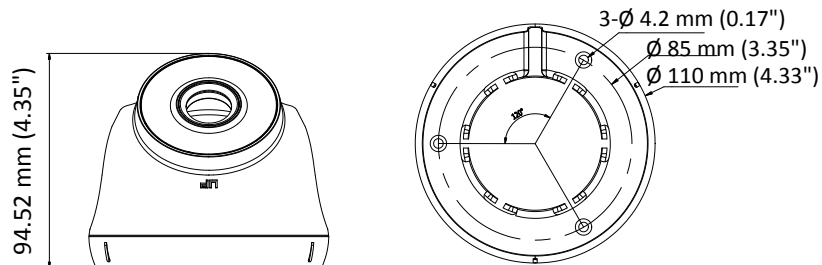

### Key Features

- 2 megapixel high-performance CMOS
- Analog HD output, up to 1080p resolution
- 2.8 mm focal lens
- Day/Night switch
- DNR
- Smart IR
- Up to 40 m IR distance
- Switchable TVI/AHD/CVI/CVBS
- IP66

## Specifications

<b>Camera</b>	
Image Sensor	2 MP CMOS image sensor
Signal System	PAL/NTSC
Effective Pixels	1920 (H) × 1080 (V)
Min. illumination	0.01 Lux@(F1.2, AGC ON), 0 Lux with IR
Shutter Time	1/25 (1/30) s to 1/50,000 s
Lens	2.8 mm, 3.6 mm, 6 mm
	Field of view : 92° (2.8 mm), 70.9° (3.6 mm), 56.7° (6 mm)
Lens Mount	M12
Day & Night	ICR
Angle Adjustment	Pan: 0° to 360°, Tilt: 0° to 180°, Rotation: 0° to 360°
Synchronization	Internal synchronization
Video Frame Rate	1080p@25fps/1080p@30fps
HD Video Output	1 analog HD output
S/N Ratio	> 62 dB
<b>General</b>	
Operating Conditions	-40 °C to 60 °C (-40 °F to 140 °F), Humidity: 90% or less (non-condensation)
Power Supply	12 V DC ± 15%
Power Consumption	Max. 4 W
Protection Level	IP66
Material	Metal
IR Range	Up to 40 m
Dimensions	∅ 110 mm × 94.52 mm (∅ 4.33" × 4.35")
Weight	350 g (0.77 lb.)

## Dimensions