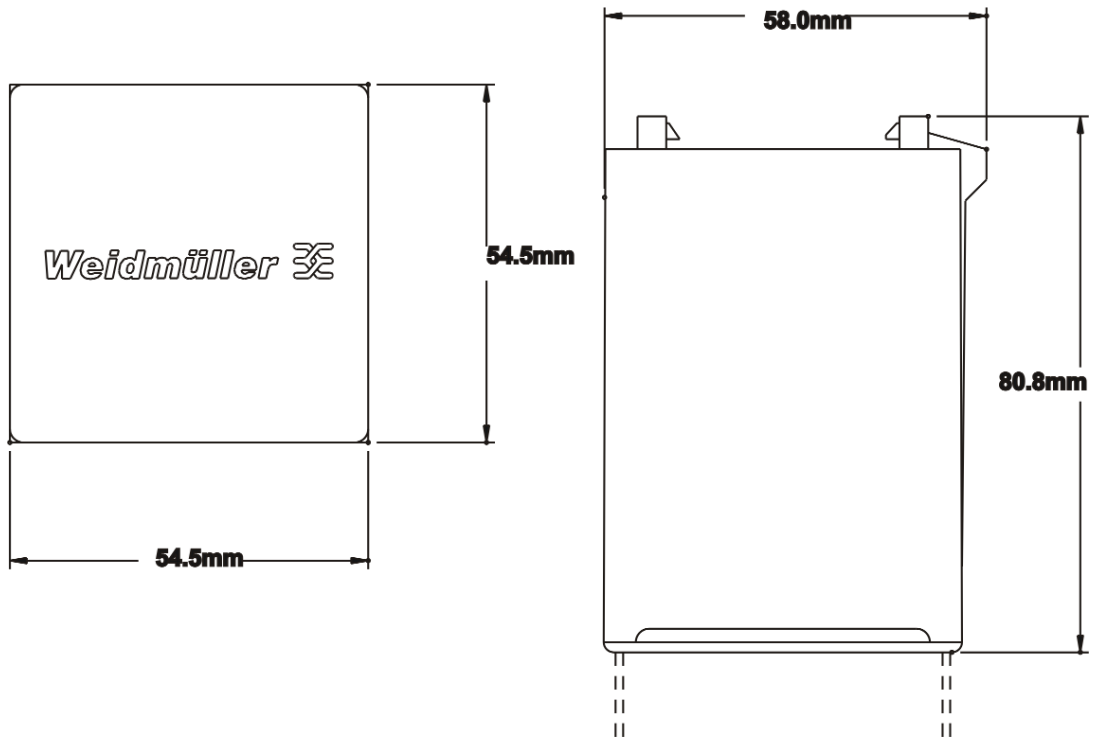

Cat, # 7914760001