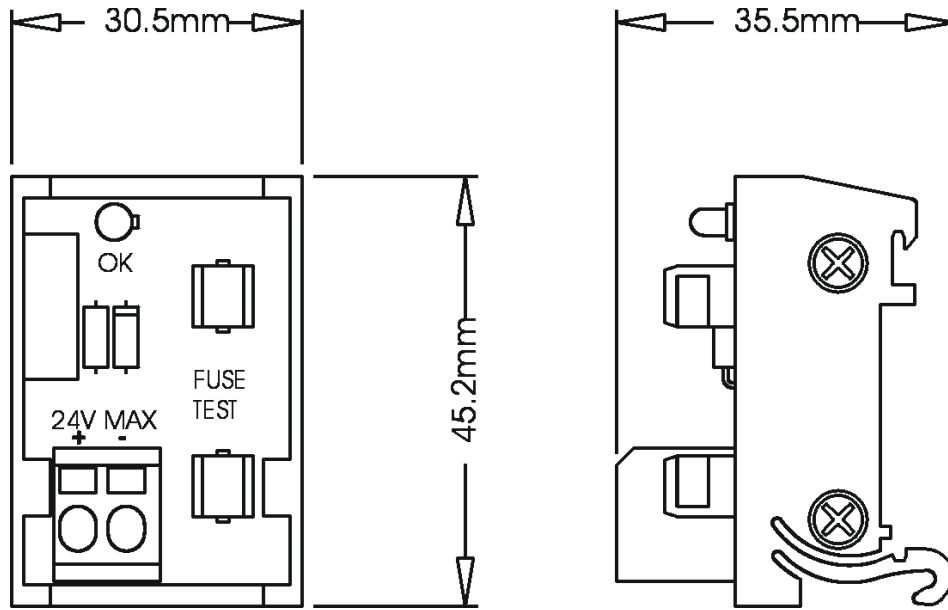

Fuse Terminal Accessories

Cat. # 7914890000