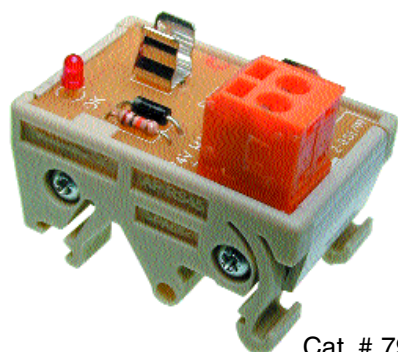

Fuse Terminal Accessories

Cat. # 7914890000

Cat. # 7914760001

Weidmuller offers two perfect accessories for our fuse terminals- a DIN rail mounted fuse tester and a spare fuse holder.

The compact fuse tester mounts on 35mm DIN rail and is powered by 24Vdc. Touch a 5x20mm, 1¼"x ¼" or 13/32"x1½" fuse to the test points-if the LED lights the fuse is good. Intended for use with basic fuse terminals without blown fuse indication. Simple, but very convenient.

The spare fuse holder is a 35mm DIN rail mounted plastic drawer. It can hold dozens of spare fuses or anything else you might want to keep in the control cabinet-extra marking tags, jumpers, lamps, etc. It can mount on vertical and horizontal rails.