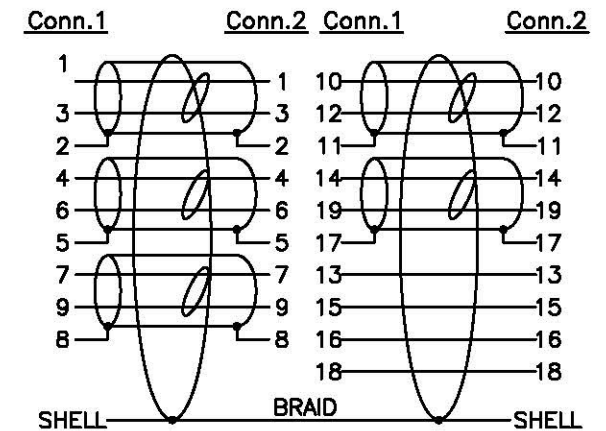

**Datenblatt - Fiche technique - Data sheet**

**11.04.5504**

**ROLINE GOLD HDMI High Speed Kabel mit Ethernet,  
7,5 m**

**ROLINE GOLD Câble HDMI High Speed avec Ethernet,  
M-M, 7,5 m**

**ROLINE GOLD HDMI High Speed Cable + Ethernet,  
M/M, 7.5 m**

Conn.1 HDMI A Type Male

Conn.2 HDMI A Type Male

PIN Assignment

Electrical Test:

1. 100%Test(Open ,short ,miss wire)
2. Contact Resistance: 5 ohm max.
3. Insulation Resistance: 10M ohm min.
4. Hi-pot:300V DC/10ms

| REV.      | ECN NO.  | DESCRIPTION  | DATE     | HANDLE       |
|-----------|----------|--|----------|--------------|
| Unit : mm |          | <b>SECOMP</b>  |          |              |
| .X        | .015 .30 |  |          |              |
| .XX       | .010 .10 |  |          |              |
| DRAWN BY  |          | Item no. <b>11.04.5504</b>                                   |          |              |
| CHECK BY  |          | ROLINE GOLD HDMI High Speed Cable w/Ethernet, A-A, M/M, 7.5m |          |              |
| APPD BY   |          | SCALE  | NONE     | DRAWING NO.: |
|           |          | UNIT   | MM       |              |
|           |          | DATE   | 15.06.04 |              |
|           |          |  |          | REV. A01     |
|           |          |  |          | 1/1          |