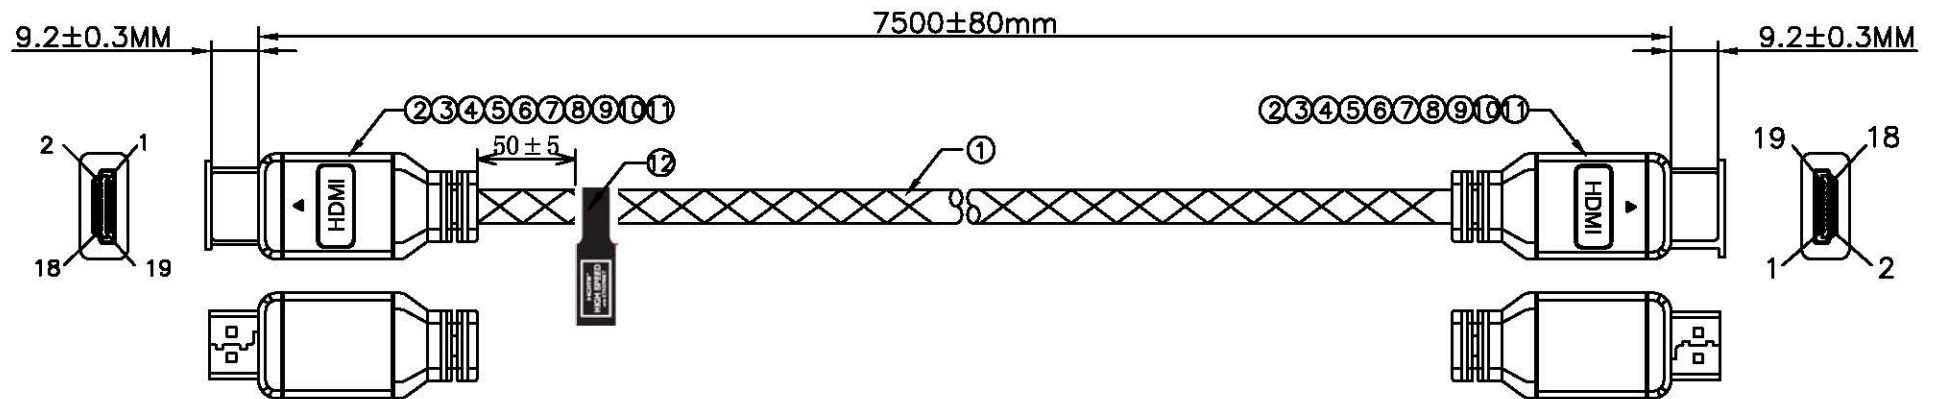

**Datenblatt - Fiche technique - Data sheet**

**11.04.5504**

**ROLINE GOLD HDMI High Speed Kabel mit Ethernet,  
7,5 m**

**ROLINE GOLD Câble HDMI High Speed avec Ethernet,  
M-M, 7,5 m**

**ROLINE GOLD HDMI High Speed Cable + Ethernet,  
M/M, 7.5 m**

| REV.      | ECN NO.  | DESCRIPTION  | DATE     | HANDLE       |
|-----------|----------|--|----------|--------------|
| Unit : mm |          | <b>SECOMP</b>  |          |              |
| .X        | .015 .30 |  |          |              |
| .XX       | .010 .10 |  |          |              |
| DRAWN BY  |          | Item no. <b>11.04.5504</b>                                   |          |              |
| CHECK BY  |          | ROLINE GOLD HDMI High Speed Cable w/Ethernet, A-A, M/M, 7.5m |          |              |
| APPD BY   |          | SCALE  | NONE     | DRAWING NO.: |
|           |          | UNIT   | MM       |              |
|           |          | DATE   | 15.06.04 |              |
|           |          |  |          | REV. A01     |
|           |          |  |          | 1/1          |