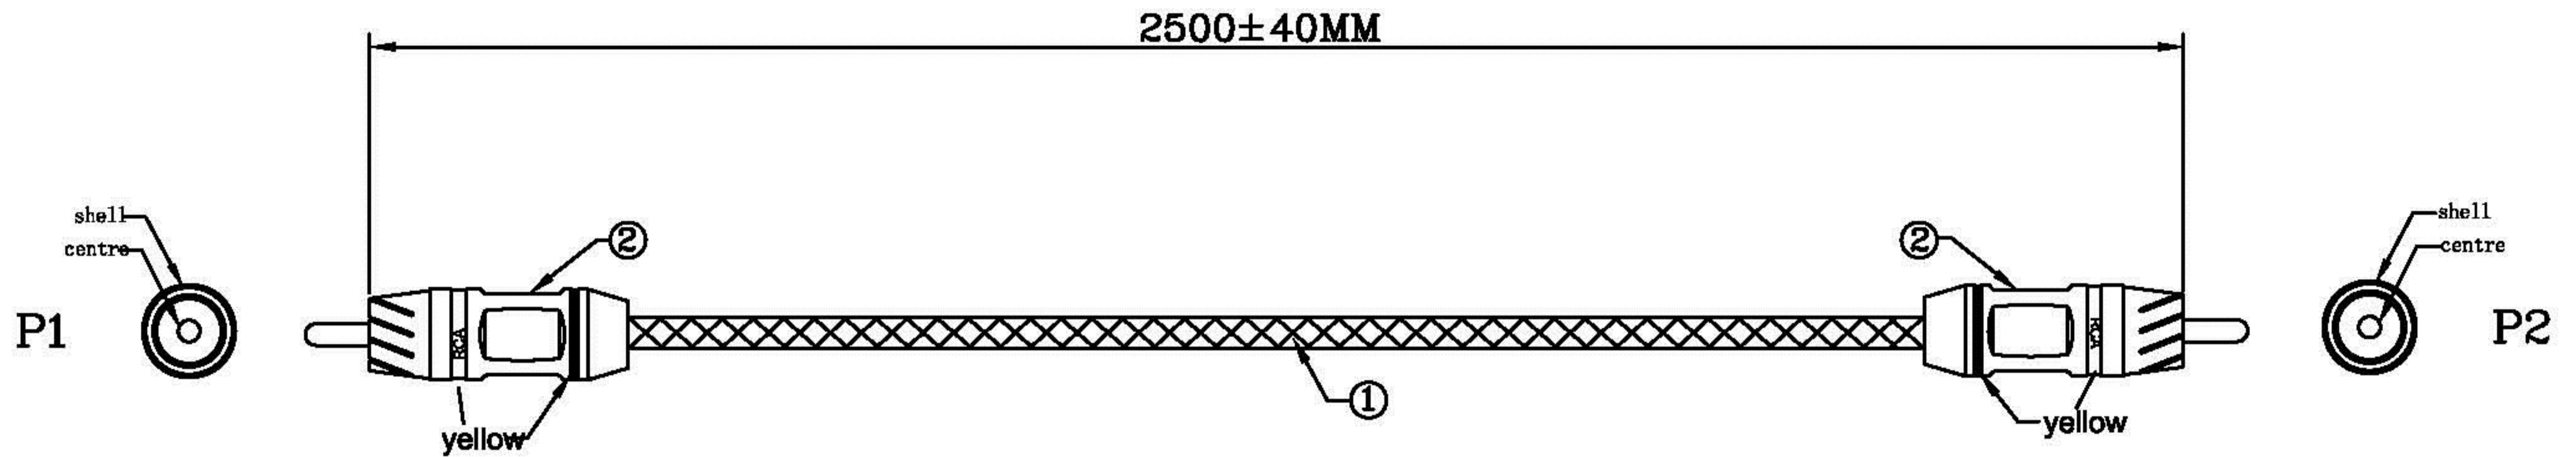

Datenblatt - Fiche technique - Data sheet

**11.09.4233**

ROLINE GOLD Cinch-Verbindungskabel simplex Stecker / Stecker, gelb, 2,5m

ROLINE GOLD Câble de raccordement RCA simplex M / M, jaune, 2,5m

ROLINE GOLD Cinch Cable, simplex M - M, yellow, 2.5 m

REV.	TOLERANCE		DESCRIPTION	DATE
	INCHES	M/M	<b>Rotronic Co., Ltd.</b>	
.X	.015	.30		
.XX	.010	.10		
.XXX	.005	.05		
DRAWN BY			CUSTOMER :	
joe			CUSTOMER P/N :	
			11.09.4233	
CHECK BY			SCALE	NONE
APPD BY			UNIT	MM
			DATE	2012.10.08

NO	DESCRIPTION	Q'TY	UNIT
2	RCA M copper shell (plated 24K gold) M INSULATION:WHITE with yellow rubber ring	2	set
1	RG59U 26AWG(1/0.40CCS)+AB(16/4/0.10BC) OD:5.0mm black + black/gold nylon	L	M

<b>DRAWING NO.:</b>		REV.
		1
		1/1