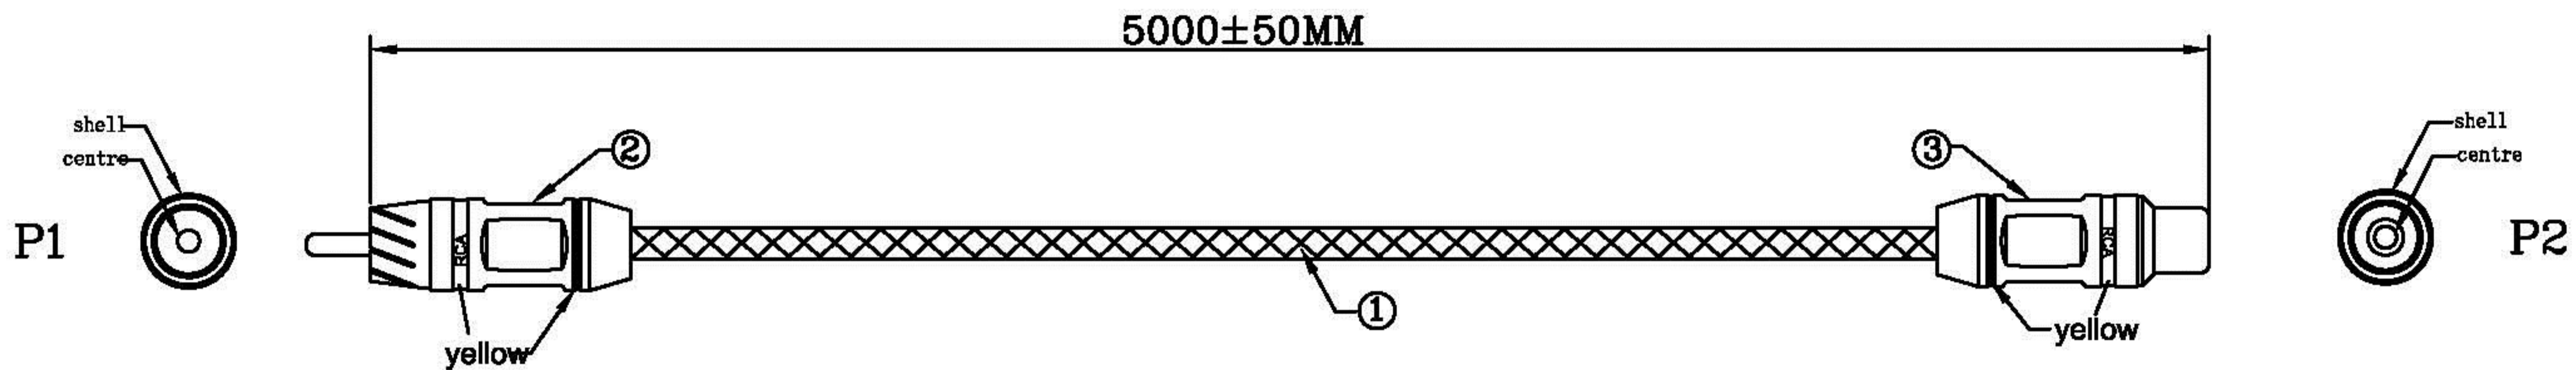

Datenblatt - Fiche technique - Data sheet

11.09.4256

ROLINE GOLD Cinch-Verlängerungskabel simplex Stecker / Buchse, gelb, 5,0m

ROLINE GOLD Câble prolongateur RCA simplex M / F, jaune, 5,0m

ROLINE GOLD Cinch Cable, simplex M - F, yellow, 5.0m

Electrical Test:

1. 100%Test(Open ,short ,miss wire)
2. Contact Resistance: 5 ohm Max
3. Insulation Resistance: 10M ohm Min
4. Hi-Pot: 100V DC/10ms

P1 P2
 centre ————— centre
 shell ————— shell

REV.	TOLERANCE		DESCRIPTION	DATE
	INCHES	M/M	Rotronic Co., Ltd.	
.X	.015	.30		
.XX	.010	.10		
.XXX	.005	.05	ROLINE Gold Cinch Ext. Cab.,RCA M-F,5.0m, yellow	
DRAWN BY	joe		CUSTOMER :	
CHECK BY			CUSTOMER P/N :	11.09.4256
APPD BY			SCALE	NONE
			UNIT	MM
			DATE	2012.10.08
NO	DESCRIPTION	Q'TY	UNIT	REV.
3	RCA F copper shell (plated 24K gold) M INSULATION:WHITE with yellow rubber ring	1	set	DRAWING NO.: 1/1
2	RCA M copper shell (plated 24K gold) M INSULATION:WHITE with yellow rubber ring	1	set	
1	RG59U 26AWG(1/0.40CCS)+AB(16/4/0.10BC) OD:5.0mm black + black/gold nylon	L	M	