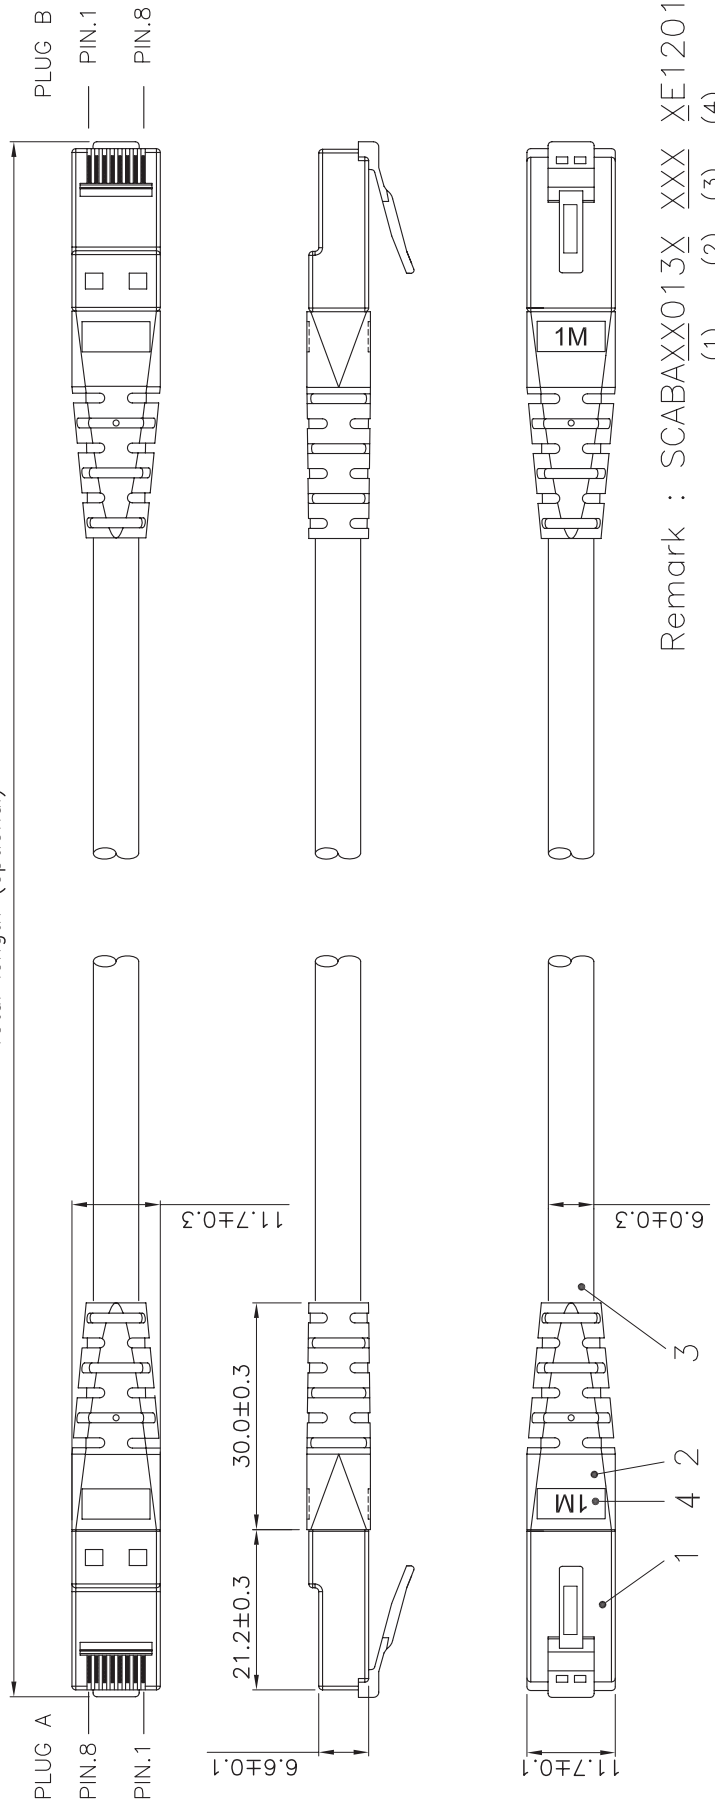

Datenblatt - Fiche technique - Data sheet

21.15.0935

ROLINE UTP-Patchkabel Kat.6, grau, 5,0 m

Cordon ROLINE Cat.6 UTP, gris, 5,0 m

ROLINE UTP Patch Cord, Cat.6, grey, 5.0 m

Total length (optional)

Remark : SCABAXX013X XXX XE1201

- (1) XX : Jacket Color
 - 01=Black(RAL9011), 02=Gray(RAL7035), 03=Red(RAL3031)
 - 05=White(RAL9010), 06=Yellow(RAL1021), 07=Blue(RAL5015)
 - 08=Green(RAL6029), 09=Orange(RAL2003), 10=Purple(RAL4005)
 - 11=Pink(RAL4003)
- (2) X : Wiring
 - 1=T568A, 2=T568B, 3=T568A & T568B combination
- (3) XXX : Length
- (4) Length Unit : 1=cm, 2=meter, 3=feet.
 - (3)(4) : 0501=0.5meter(50cm), 0012=1meter, 0102=10meter
 - 0033=3feet, 0103=10feet

Specification :

- Material :
- 1. RJ45 Plug : (P/N : PU8850)
 - 1-1. Housing : Polycarbonate, UL 94V-2, Transparent color.
 - 1-2. Contact material : Phosphor Bronze with 50-60 micro-inch Nickel plated.
 - 1-3. Contact finished : Min. 50 micro-inch Gold plated.
- 2. Narrow PVC Molded.
- 3. Cable : UTP UnShielded and Twisted,
 - 4 pair Stranded wire UL material approved.
 - 24 AWG conductor and PVC jacket.
- 4. length mark(latch side) : 0.3M,0.5M,0.75M,1M,1.5M,2M,3M,5M,7M,7.5M, 10M,15M,20M,25M,30M.
- 5. Print : roline UTP PATCH CABLE 24AWG 4PR EIA/TIA-568B.2-1
CAT.6 XXXXXX-X

DRAWING		17.MAR.2009		Connie	
CHECK		17.MAR.2009		KLi	
APPROVAL		17.MAR.2009		Yty	
SCALE		1/1 (A4)	UNIT	mm	
DRAWING NO.		21.15.XXXX(SAT)		ITEM NO.: 21.15.XXXX	
DRAWING CLASSIFICATION		SHEET		1 OF 1	
DRAWING CLASSIFICATION		SHEET		1 OF 1	