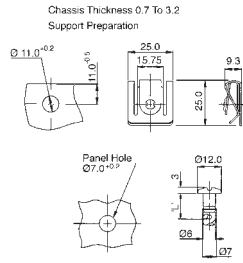

Panex Kit

- Quarter turn to lock/unlock
- Slip on receptacle
- Stud captive in panel - cannot be lost
- Positive lock feature
- Slotted head - coin operable
- Steel, zinc plate, chromate passivation

496141

Size (mm)	Order Code	Price Each
11	706-9066	
12	706-9078	