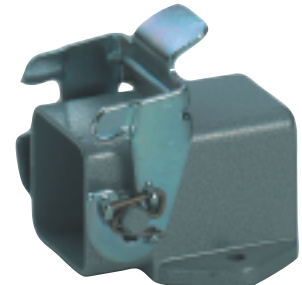

Grey Metal	Black Plastic	Grey Plastic
10.4235	10.4231	10.4230