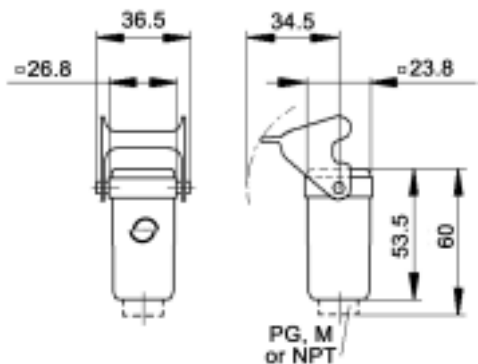

### PLASTIC

All dimensions are in mm.

Material	Size of Entry			Without Cable Gland		With Cable Gland	
	PG	NPT	Metric	NPT Part #	Metric Part #	PG Part #	Metric Part #
Zinc Die Cast	11	1/2"	20	10.5127 NP	-	10.4245	19.4245
Black Plastic	11	1/2"	20	10.5117 NP	19.5118	10.4247	-
Grey Plastic	11	1/2"	20	10.4240 NP	19.4241	10.4242	-

### PLASTIC

All dimensions are in mm.

Material	Size of Entry			Without Cable Gland		With Cable Gland	
	PG	NPT	Metric	NPT Part #	Metric Part #	PG Part #	Metric Part #
Zinc Die Cast	11	1/2"	20	10.5129 NP	19.5129	10.4295	19.4295
Black Plastic	11	1/2"	20	10.4292 NP	19.4292	10.6203	-
Grey Plastic	11	1/2"	20	10.4290 NP	19.4290	10.4291	-