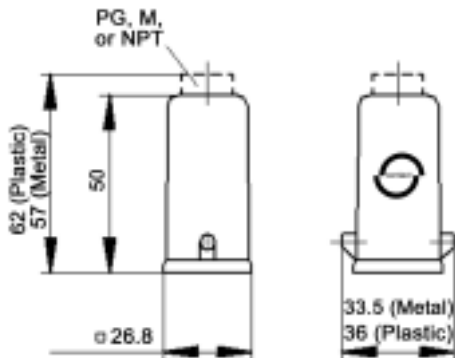

## SCREW TERMINATED INSERTS

HA 3

HA 4

All dimensions are in mm.

	Plug:	Receptacle:
HA 3	10.4200	10.4210
HA 4	10.4310	10.4320

Coding Pin: 10.4513

## HOODS

TOP ENTRY

SIDE ENTRY

All dimensions are in mm.

## TOP ENTRY HOODS

Material	Size of Entry			Without Cable Gland		With Cable Gland	
	PG	NPT	Metric	NPT Part #	Metric Part #	PG Part #	Metric Part #
Zinc Die Cast	11	1/2"	20	10.5121 NP	-	10.4265	19.4265
Black Plastic	11	1/2"	20	10.4255 NP	19.4255	10.4267	-
Grey Plastic	11	1/2"	20	10.4260 NP	19.4260	10.4264	-