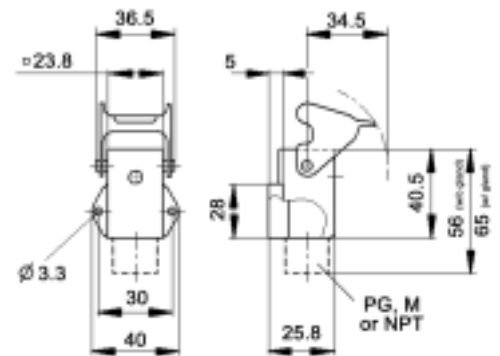

### PLASTIC

All dimensions are in mm.

Material	Size of Entry			Without Cable Gland		With Cable Gland	
	PG	NPT	Metric	NPT Part #	Metric Part #	PG Part #	Metric Part #
Zinc Die Cast	11	1/2"	20	10.5127 NP	-	10.4245	19.4245
Black Plastic	11	1/2"	20	10.5117 NP	19.5118	10.4247	-
Grey Plastic	11	1/2"	20	10.4240 NP	19.4241	10.4242	-

### PLASTIC

All dimensions are in mm.

Material	Size of Entry			Without Cable Gland		With Cable Gland	
	PG	NPT	Metric	NPT Part #	Metric Part #	PG Part #	Metric Part #
Zinc Die Cast	11	1/2"	20	10.5129 NP	19.5129	10.4295	19.4295
Black Plastic	11	1/2"	20	10.4292 NP	19.4292	10.6203	-
Grey Plastic	11	1/2"	20	10.4290 NP	19.4290	10.4291	-