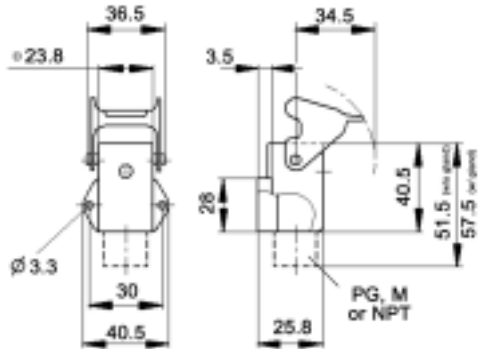

## HOODS

TOP ENTRY

SIDE ENTRY

All dimensions are in mm.

## ANGLED PANEL MOUNT BASES

All dimensions are in mm.

<b>Grey Metal</b>	<b>Black Plastic</b>	<b>Grey Plastic</b>
10.4235	10.4231	10.4230

## DUST COVERS WITH OR WITHOUT ATTACHMENT STRING

**Material:** Thermoplastic Resin or Aluminum      **Temperature:** -40°C to 125°C

Covers for Panel Mount or Surface Mount Bases/ and Cable Coupler Hoods	Part # with string	Part # without string
Dust Cover for HA 3/4 Housings with Male Insert	10.4304	10.4300
Metal Dust Cover for HA 3/4 Housings with Male Insert	10.5130	-
Dust Cover for HA 3/4 Housings with Female Insert (includes gasket)	10.4301	10.4303
Metal Dust Cover for HA 3/4 Housings with Female Insert (includes gasket)	10.5131	-

### PLASTIC

All dimensions are in mm.

Material	Size of Entry			Without Cable Gland		With Cable Gland	
	PG	NPT	Metric	NPT Part #	Metric Part #	PG Part #	Metric Part #
Zinc Die Cast	11	1/2"	20	10.5127 NP	-	10.4245	19.4245
Black Plastic	11	1/2"	20	10.5117 NP	19.5118	10.4247	-
Grey Plastic	11	1/2"	20	10.4240 NP	19.4241	10.4242	-