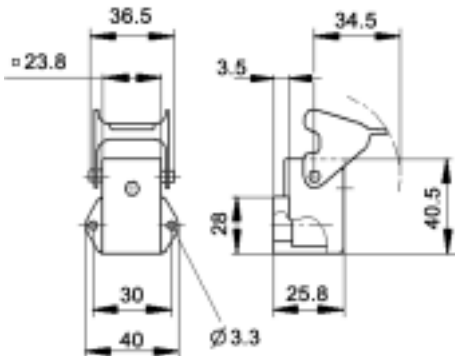

## HOODS

TOP ENTRY

SIDE ENTRY

All dimensions are in mm.

## SIDE ENTRY HOODS

Material	Size of Entry			Without Cable Gland		With Cable Gland	
	PG	NPT	Metric	NPT	Metric	PG	Metric
				Part #	Part #	Part #	Part #
Zinc Die Cast	11	1/2"	20	10.5123 NP	-	10.4275	19.4275
Black Plastic	11	1/2"	20	10.4273 NP	19.4273	10.6206	-
Grey Plastic	11	1/2"	20	10.4270 NP	19.4720	10.4271	-

## PANEL MOUNT BASES

<b>Grey Metal</b>
10.4225

<b>Black Plastic</b>	<b>Grey Plastic</b>
10.4222	10.4220

All dimensions are in mm.

## ANGLED PANEL MOUNT BASES

All dimensions are in mm.

<b>Grey Metal</b>	<b>Black Plastic</b>	<b>Grey Plastic</b>
10.4235	10.4231	10.4230