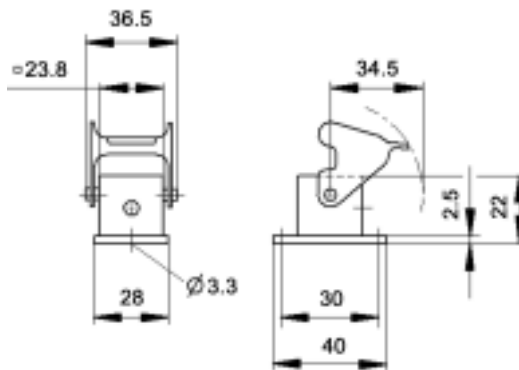

EPIC® CONNECTORS

HA 3&4 Housings: Single Lever on Base

SIDE ENTRY HOODS

Material	Size of Entry			Without Cable Gland		With Cable Gland	
	PG	NPT	Metric	NPT	Metric	PG	Metric
				Part #	Part #	Part #	Part #
Zinc Die Cast	11	1/2"	20	10.5123 NP	-	10.4275	19.4275
Black Plastic	11	1/2"	20	10.4273 NP	19.4273	10.6206	-
Grey Plastic	11	1/2"	20	10.4270 NP	19.4720	10.4271	-

PANEL MOUNT BASES

Grey Metal
10.4225

Black Plastic	Grey Plastic
10.4222	10.4220

All dimensions are in mm.