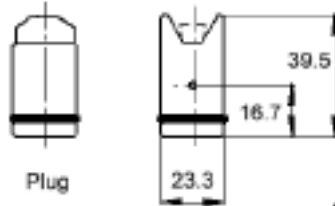

## SCREW TERMINATED INSERTS

HA 3

HA 4

All dimensions are in mm.

	Plug:	Receptacle:
HA 3	10.4200	10.4210
HA 4	10.4310	10.4320

Coding Pin: 10.4513

## HOODS

TOP ENTRY

SIDE ENTRY

All dimensions are in mm.