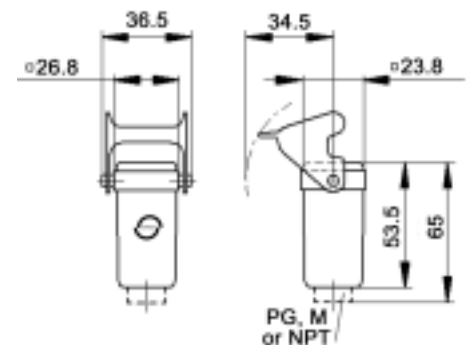

### PLASTIC

All dimensions are in mm.

Material	Size of Entry			Without Cable Gland		With Cable Gland	
	PG	NPT	Metric	NPT Part #	Metric Part #	PG Part #	Metric Part #
Zinc Die Cast	11	1/2"	20	10.5127 NP	-	10.4245	19.4245
Black Plastic	11	1/2"	20	10.5117 NP	19.5118	10.4247	-
Grey Plastic	11	1/2"	20	10.4240 NP	19.4241	10.4242	-

### PLASTIC

All dimensions are in mm.

Material	Size of Entry			Without Cable Gland		With Cable Gland	
	PG	NPT	Metric	NPT Part #	Metric Part #	PG Part #	Metric Part #
Zinc Die Cast	11	1/2"	20	10.5129 NP	19.5129	10.4295	19.4295
Black Plastic	11	1/2"	20	10.4292 NP	19.4292	10.6203	-
Grey Plastic	11	1/2"	20	10.4290 NP	19.4290	10.4291	-