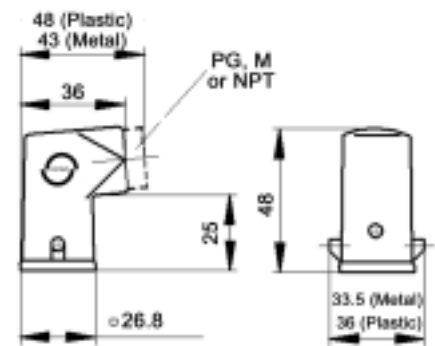

## SCREW TERMINATED INSERTS

HA 3

HA 4

All dimensions are in mm.

	Plug:	Receptacle:
HA 3	10.4200	10.4210
HA 4	10.4310	10.4320

Coding Pin: 10.4513

## HOODS

TOP ENTRY

SIDE ENTRY

All dimensions are in mm.

## TOP ENTRY HOODS

Material	Size of Entry			Without Cable Gland		With Cable Gland	
	PG	NPT	Metric	NPT Part #	Metric Part #	PG Part #	Metric Part #
Zinc Die Cast	11	1/2"	20	10.5121 NP	-	10.4265	19.4265
Black Plastic	11	1/2"	20	10.4255 NP	19.4255	10.4267	-
Grey Plastic	11	1/2"	20	10.4260 NP	19.4260	10.4264	-