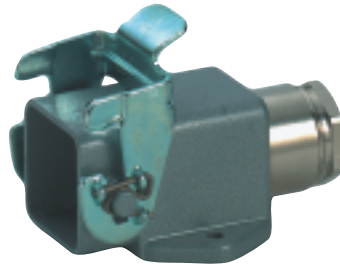

EPIC® CONNECTORS

HA 3&4 Housings: Single Lever on Base

SURFACE MOUNT BASES

METAL