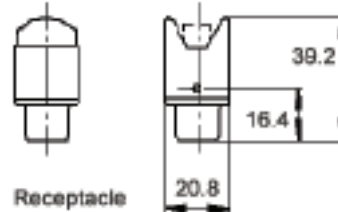

## SCREW TERMINATED INSERTS

HA 3

HA 4

All dimensions are in mm.

	Plug:	Receptacle:
HA 3	10.4200	10.4210
HA 4	10.4310	10.4320

Coding Pin: 10.4513

## HOODS

TOP ENTRY

SIDE ENTRY

All dimensions are in mm.