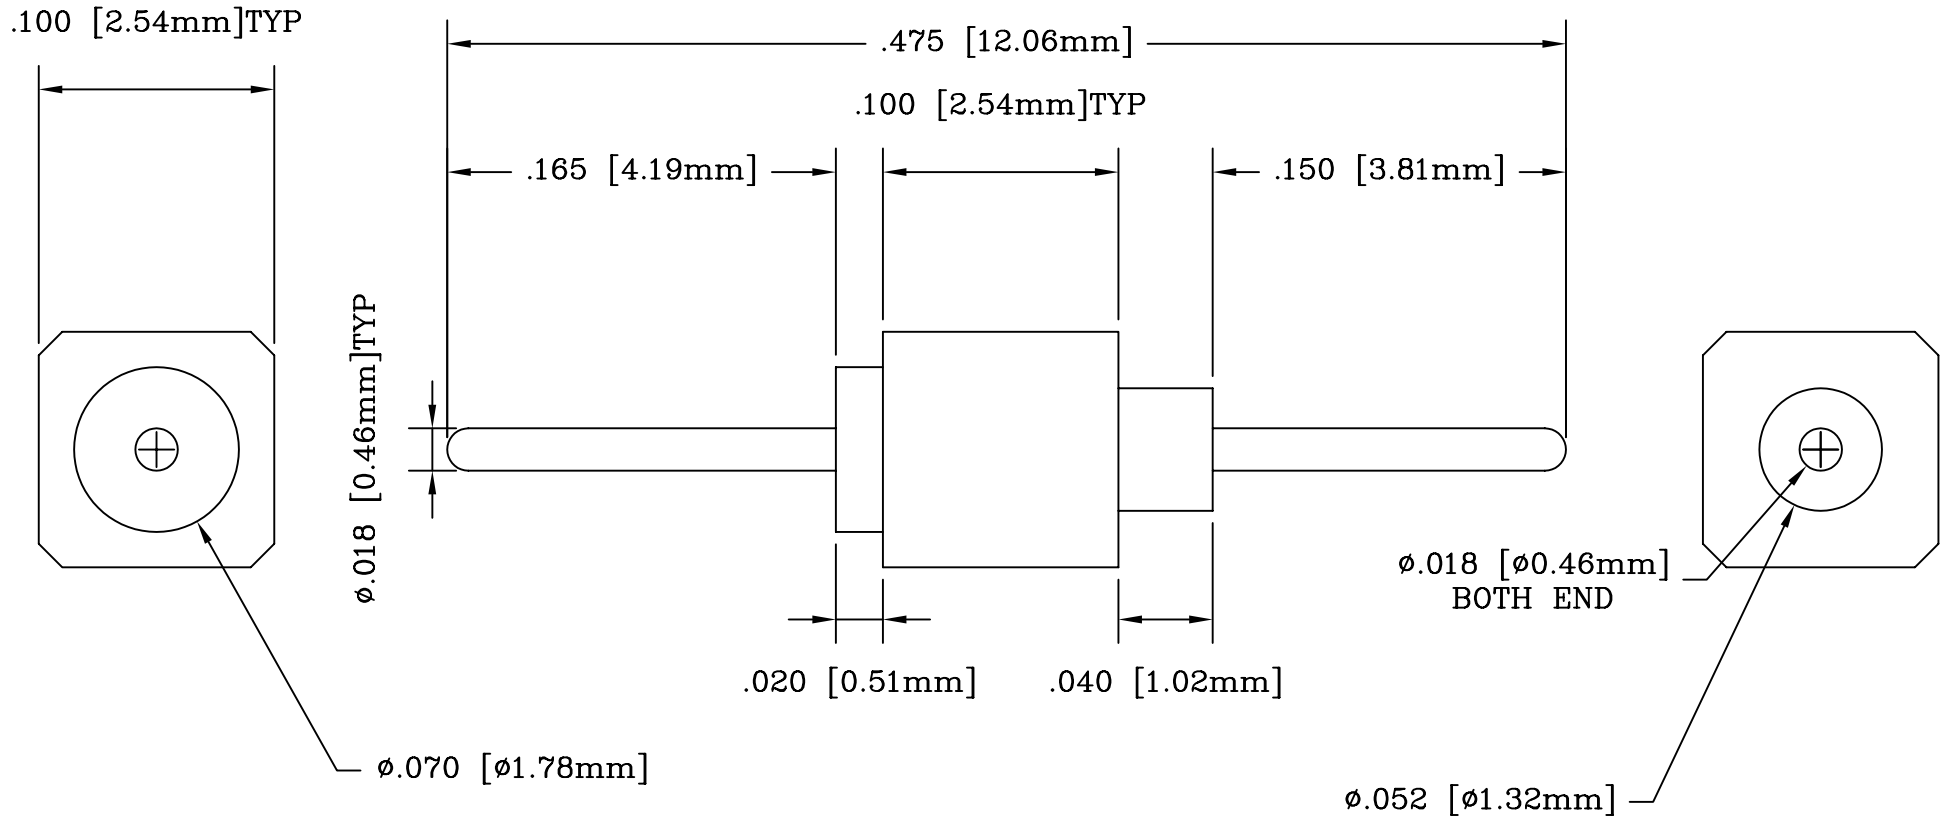

REV	DESCRIPTION	DATE	BY
A	NEW DRAWING	04/02/01	H.N.

PN1039
PN1039

NOTE: SOLD 32 PIECES PER STRIP

SCALE 12:1

ALL DIMENSIONS ARE IN INCHES UNLESS OTHERWISE SPECIFIED

Emulation Technology, Inc.
 — VLSI and SMT ADAPTERS and ACCESSORIES —

2344 Walsh Avenue, Bldg. F
 Santa Clara, Ca 95051

TEL:(408)982-0660
 FAX:(408)982-0664

SHEET: 1 OF 1	DATE: 04/02/01	REVISION: A	ASSEMBLY DRAWING
CHECKED: Perry Munroe		DRAWN: Huy Nguyen	
DO NOT SCALE DRAWING			ITEM: HEADER-MALE-32 DESCRIPTION: HEADER-MALE-32