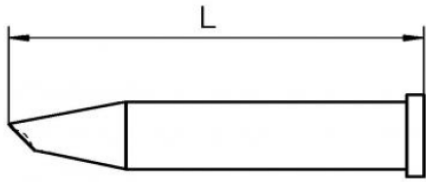

XT GW1

Code No.: T0054471299

Benefits