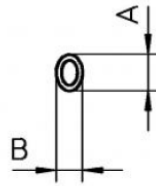

XT GW1

Code No.: T0054471299

Benefits

In addition we recommend: