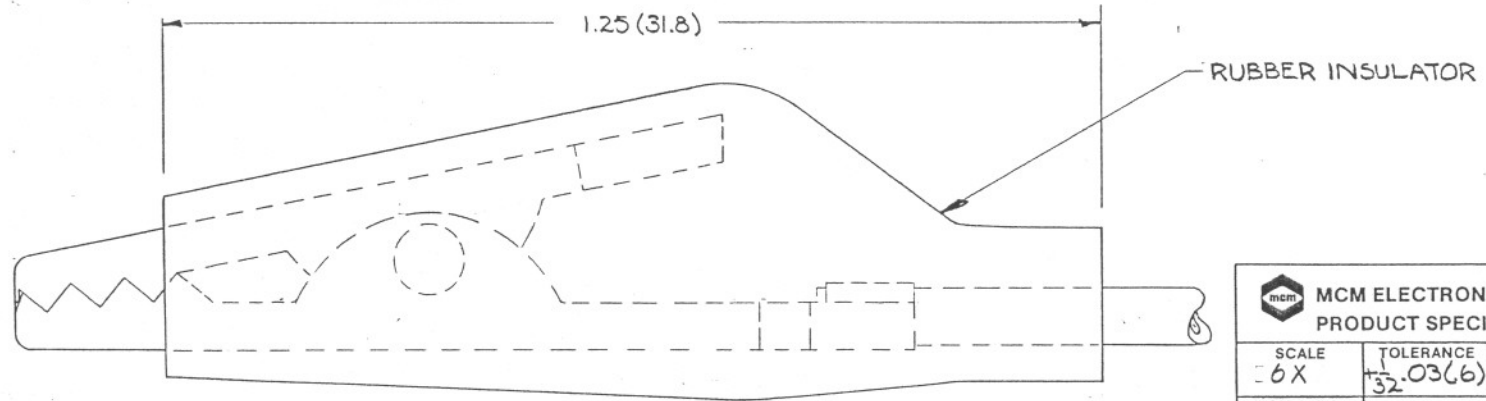

NOTES

- 1) 24" LONG WIRE
- 2) 22 GA. WIRE
- 3) 5 COLORS: RED, BLACK, WHITE, GREEN & YELLOW
- 4) PACKAGE OF TEN, 2 EACH COLOR
- 5) DIMENSIONS ARE IN INCHES (MILLIMETERS)
- 6) ALL ALIGATOR CLIPS ARE INSULATED.

MCM ELECTRONICS PRODUCT SPECIFICATION		DRAWN BY: 	Copyright MCM Electronics This is an original publication of MCM Electronics for the sole use of its designated agents and no part or portion thereof may be reproduced in any form whatsoever without prior written authorization from MCM Electronics.
		APPROVED BY: 	
SCALE 6X	TOLERANCE $\pm .03(6)$	MATERIAL	FINISH
MCM PART # 21-350	DESCRIPTION ALLIGATOR CLIP LEAD SET		DATE 9/4/86