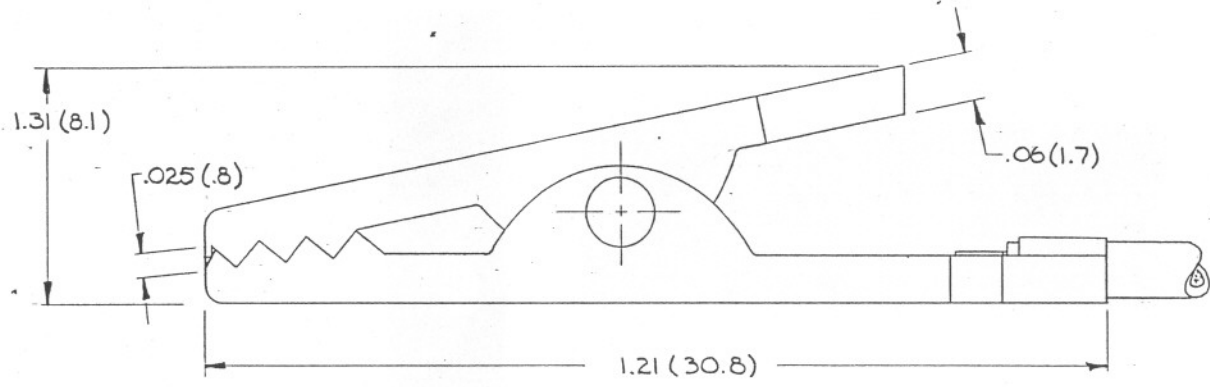

NOTES

- 1) 24" LONG WIRE
- 2) 22 GA. WIRE
- 3) 5 COLORS: RED, BLACK, WHITE, GREEN & YELLOW
- 4) PACKAGE OF TEN, 2 EACH COLOR
- 5) DIMENSIONS ARE IN INCHES (MILLIMETERS)
- 6) ALL ALIGATOR CLIPS ARE INSULATED.

MCM ELECTRONICS PRODUCT SPECIFICATION		DRAWN BY: 	Copyright MCM Electronics This is an original publication of MCM Electronics for the sole use of its designated agents and no part or portion thereof may be reproduced in any form whatsoever without prior written authorization from MCM Electronics.
		APPROVED BY: 	
SCALE 6X	TOLERANCE $\pm .03(6)$	MATERIAL	FINISH
MCM PART # 21-350	DESCRIPTION ALLIGATOR CLIP LEAD SET		DATE 9/4/86