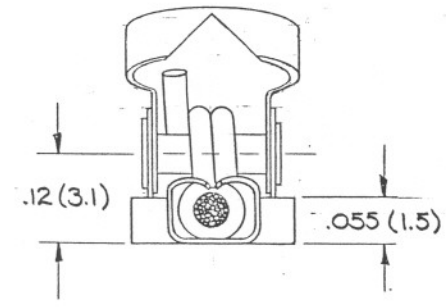

NOTES

- 1) 24" LONG WIRE
- 2) 22 GA. WIRE
- 3) 5 COLORS: RED, BLACK, WHITE, GREEN & YELLOW
- 4) PACKAGE OF TEN, 2 EACH COLOR
- 5) DIMENSIONS ARE IN INCHES (MILLIMETERS)
- 6) ALL ALIGATOR CLIPS ARE INSULATED.

MCM ELECTRONICS PRODUCT SPECIFICATION		DRAWN BY: 	Copyright MCM Electronics This is an original publication of MCM Electronics for the sole use of its designated agents and no part or portion thereof may be reproduced in any form whatsoever without prior written authorization from MCM Electronics.
		APPROVED BY: 	
SCALE 6X	TOLERANCE $\pm .03(6)$	MATERIAL	FINISH
MCM PART # 21-350	DESCRIPTION ALLIGATOR CLIP LEAD SET		DATE 9/4/86