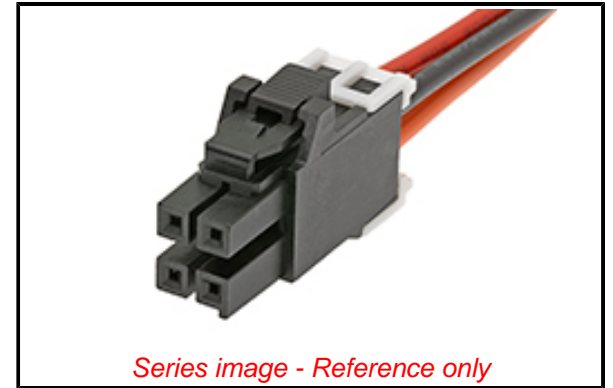

PLEASE CHECK WWW.MOLEX.COM FOR LATEST PART INFORMATION

Part Number: [0451330410](#)
Status: **Active**
Overview: [Ultra-Fit Power Connectors](#)
Description: Ultra-Fit™ to Ultra-Fit™ Off-the-Shelf (OTS) Cable Assembly, Dual Row, 1.0m Length, 4 Circuits, Black

Documents:

[Drawing (PDF)](#) [Product Literature (PDF)](#)
[RoHS Certificate of Compliance (PDF)](#)

General

Product Family	Cable Assemblies
Series	45133
Application	Power, Wire-to-Board
Assembly Configuration	Dual Ended Connectors
Connector to Connector	Ultra-Fit-to-Ultra-Fit
Overview	Ultra-Fit Power Connectors
Product Literature Order No	987651-6143
Product Name	Ultra-Fit OTS
UPC	889056738675

Physical

Cable Length	1.0m
Circuits (Loaded)	4
Color - Resin	Black
Gender	Female-Female
Lock to Mating Part	Yes
Material - Metal	High Conductivity Copper
Material - Plating Mating	Tin over Nickel
Material - Plating Termination	Tin over Nickel
Material - Resin	Nylon
Net Weight	60.300/g
Packaging Type	Bag
Pitch - Mating Interface	3.50mm
Plating min - Mating	1.524µm
Plating min - Termination	1.524µm
Single Ended	No
Termination Interface: Style	Crimp or Compression
Wire Insulation Diameter	2.35mm
Wire Size AWG	16
Wire/Cable Type	UL 1061

Electrical

Current - Maximum per Contact	12.0A
Voltage - Maximum	300V

Material Info

Reference - Drawing Numbers

Sales Drawing	2012341007-000

Series image - Reference only

EU ELV

Not Relevant

EU RoHS

Compliant*

REACH SVHC

Not Contained Per -
ED/30/2017 (7 July
2017)

Halogen-Free

Status

Not Low-Halogen

Need more information on product environmental compliance?

Email productcompliance@molex.com
Please visit the [Contact Us](#) section for any non-product compliance questions.

CUST_NOTE	*Product contains part(s) with customer managed
CUST_NOTE1	EHS data. These part(s) are excluded from product compliance status evaluation.
CUST_NOTE2	
China ROHS	Green Image
ELV	Not Relevant
RoHS Phthalates	Not Contained

Search Parts in this Series

[45133 Series](#)

Mates With

Ultra-Fit™ Right Angle Header [172316](#)

Ultra-Fit™ Vertical Header [172298](#) ,
[172299](#)