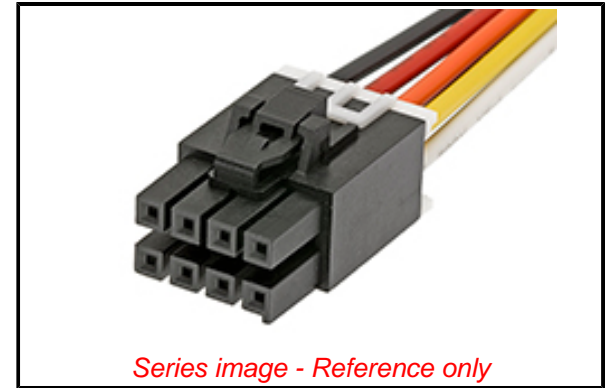

PLEASE CHECK WWW.MOLEX.COM FOR LATEST PART INFORMATION

Part Number: **0451330803**
Status: **Active**
Overview: Ultra-Fit Power Connectors
Description: Ultra-Fit™ to Ultra-Fit™ Off-the-Shelf (OTS) Cable Assembly, Dual Row, 300.00mm Length, 8 Circuits, Black

Documents:

[Drawing (PDF)](#) [Product Literature (PDF)](#)
[RoHS Certificate of Compliance (PDF)](#)

General

Product Family	Cable Assemblies
Series	45133
Application	Power, Wire-to-Board
Assembly Configuration	Dual Ended Connectors
Connector to Connector	Ultra-Fit-to-Ultra-Fit
Overview	Ultra-Fit Power Connectors
Product Literature Order No	987651-6143
Product Name	Ultra-Fit OTS
UPC	889056738644

Physical

Cable Length	300.00mm
Circuits (Loaded)	8
Color - Resin	Black
Gender	Female-Female
Lock to Mating Part	Yes
Material - Metal	High Conductivity Copper
Material - Plating Mating	Tin over Nickel
Material - Plating Termination	Tin over Nickel
Material - Resin	Nylon
Net Weight	42.700/g
Packaging Type	Bag
Pitch - Mating Interface	3.50mm
Plating min - Mating	1.524µm
Plating min - Termination	1.524µm
Single Ended	No
Termination Interface: Style	Crimp or Compression
Wire Insulation Diameter	2.35mm
Wire Size AWG	16
Wire/Cable Type	UL 1061

Electrical

Current - Maximum per Contact	11.0A
Voltage - Maximum	300V

Material Info

Reference - Drawing Numbers
Sales Drawing 2012341011-000

Series image - Reference only

EU ELV

Not Relevant

EU RoHS

Compliant*

REACH SVHC

Not Contained Per -
ED/30/2017 (7 July
2017)

Halogen-Free

Status

Not Low-Halogen

Need more information on product environmental compliance?

Email productcompliance@molex.com
Please visit the [Contact Us](#) section for any non-product compliance questions.

CUST_NOTE	*Product contains part(s) with customer managed
CUST_NOTE1	EHS data. These part(s) are excluded from product compliance status evaluation.
CUST_NOTE2	
China ROHS	Green Image
ELV	Not Relevant
RoHS Phthalates	Not Contained

Search Parts in this Series

45133 Series

Mates With

Ultra-Fit™ Right Angle Header [172316](#)

Ultra-Fit™ Vertical Header [172298](#) ,
[172299](#)