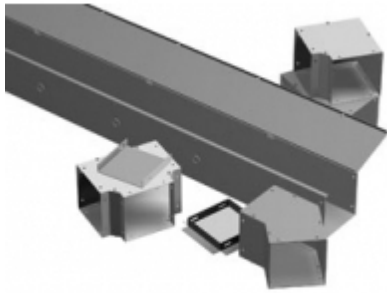

Type 1 Lay-In Wireway CW Series

Wireway & Accessories