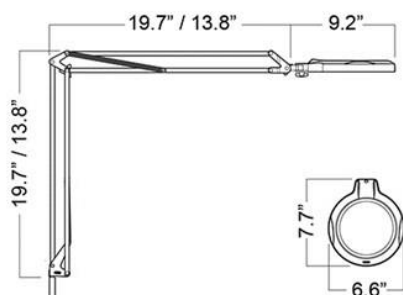

Standard with table clamp. Other brackets, integrated table mounts and trolley are available on request.

OPTICS

Standard with 3 or 5 diopter glass lens. Lens diameter: 127mm. For additional magnification a secondary lens of 4, 6 or 10 diopter can be attached to the magnifier.

POWER SUPPLY

Supplied with cable and plug. Plug-in 24V power supply.

ARM TECHNOLOGY & MOVEMENT

Parallel, three-pivot arm. Arm length is 100cm.

MEASUREMENT DRAWINGS

LFM LED

LFM LED (USA)

LFM LED