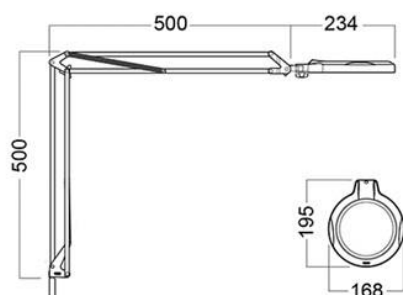

Standard with table clamp. Other brackets, integrated table mounts and trolley are available on request.

OPTICS

Standard with 3 or 5 diopter glass lens. Lens diameter: 127mm. For additional magnification a secondary lens of 4, 6 or 10 diopter can be attached to the magnifier.

POWER SUPPLY

Supplied with cable and plug. Plug-in 24V power supply.

ARM TECHNOLOGY & MOVEMENT

Parallel, three-pivot arm. Arm length is 100cm.

MEASUREMENT DRAWINGS

LFM LED

LFM LED (USA)

LFM LED