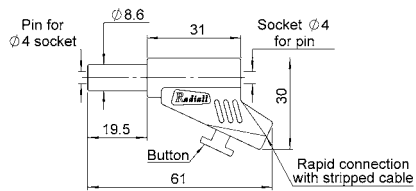

Plugs

**STACKABLE PLUG, PARTIAL SAFETY (BDR-SR)**

Part number	Color	Standard
R941 460 600	Black	NFC 93440-KT12R
R941 461 600	Red	
R941 462 600	Green	
R941 463 600	Blue	
R941 464 600	Yellow	

**STACKABLE PLUG, PARTIAL SAFETY-NON-THERMOFUSIBLE SLEEVE (BDR-PR)**

Part number	Color	Standard
R941 480 600	Black	NFC 93440-KT12R
R941 481 600	Red	DCN 5935 BA