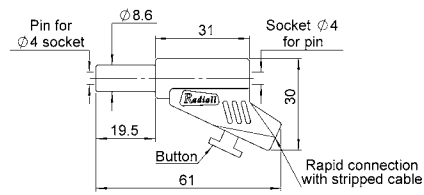

Plugs

**STACKABLE PLUG, PARTIAL SAFETY (BDR-SR)**

Part number	Color	Standard
R941 460 600	Black	NFC 93440-KT12R
R941 461 600	Red	
R941 462 600	Green	
R941 463 600	Blue	
R941 464 600	Yellow	

**STACKABLE PLUG, PARTIAL SAFETY-NON-THERMOFUSIBLE SLEEVE (BDR-PR)**

Part number	Color	Standard
R941 480 600	Black	NFC 93440-KT12R
R941 481 600	Red	DCN 5935 BA