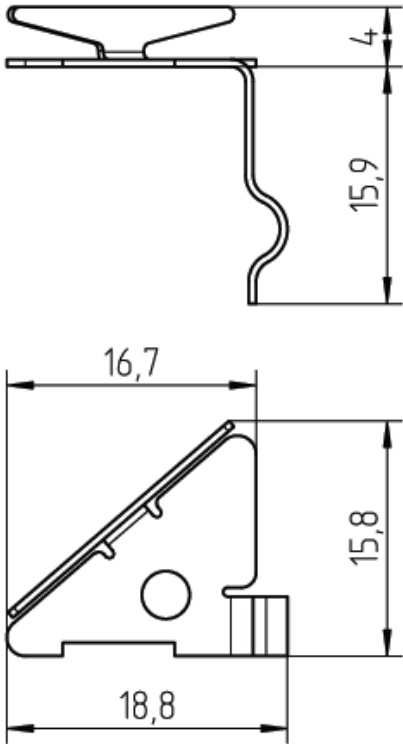

DATA SHEET	44423275
EPIC® MHB Potential Set	Valid from: 22.02.2017

Description

- Equipotential springs for multi frame
- For use in EPIC® MH BUS modules

Drawings

Note

Photographs are not to scale and do not represent detailed images of the respective products.