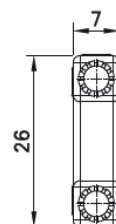

Connecting Plug KS4-19L

Insulated, Ø 4 mm. Made of brass, one piece and with spring-loaded MULTILAM.

Order No.	Type	Rated voltage/current	Plug spacing		Color
24.0020-28	KS4-19L	30 VAC / 32 A 60 VDC / 32 A	19 mm	Au	28