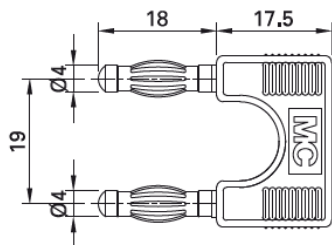

Connecting Plug KS4-19L

Insulated, Ø 4 mm. Made of brass, one piece and with spring-loaded MULTILAM.

Order No.	Type	Rated voltage/current	Plug spacing		Color
24.0020-28	KS4-19L	30 VAC / 32 A 60 VDC / 32 A	19 mm	Au	28