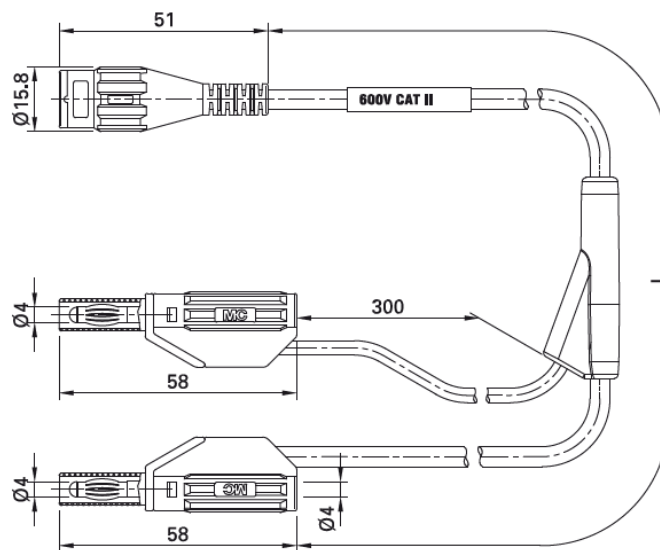

Adapter Lead XLAM-446/SC...

Highly flexible, fully shielded adapter leads. One end with coaxial cable with touch-protected BNC male connector, other end with

stackable Ø 4 mm MULTILAM plugs with rigid insulating sleeve.

Order No.	Type	Rated voltage	Lead		Lead lengths L [cm]
67.9800-□	XLAM-446/SC	600 V, CAT II 300 V, CAT III	PVC RG58	Au Ni CE UL	100 160