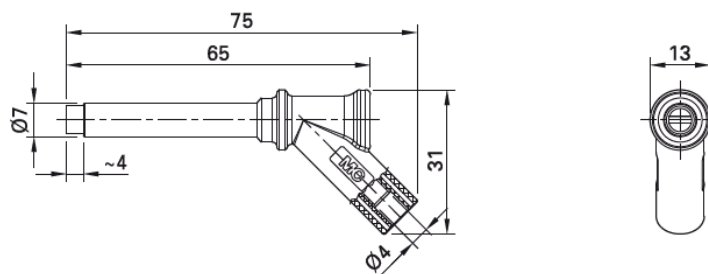

Magnetic Adapter XMA-...

For connection of screw heads with rigid $\varnothing 4$ mm socket in insulator, suitable for mating with spring-loaded $\varnothing 4$ mm plugs with rigid insulating sleeve.

XMA-7L

Order No.	Type	Rated voltage/current	Diameter of magnet		*Colors
66.9509-*	XMA-7L	1000 V, CAT IV / 2 A	$\varnothing 7$ mm	Ni CE	21 22 23