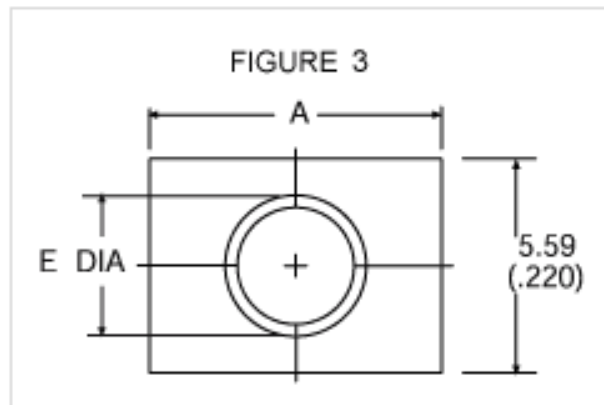

7721-10PPSG

Polyphenylene Sulfide PPS Shoulder Washer. A single gate extension not to exceed 0.64mm (0.025) in length is allowable on the outside of all shoulder washers.