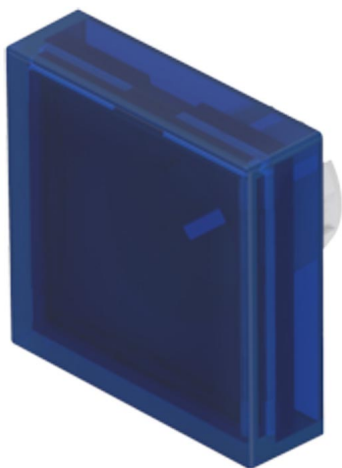

# EAO – Your Expert Partner for Human Machine Interfaces

61-9671.6 - Lens plastic, flush design

## 61-9671.6 - Lens plastic, flush design

*Attention: The preview is based on a sample product. This can differ from your current configuration.*

### Other Attributes

Weight	0,002 kg
Dimension	18 x 18 mm

### Operating-/Indication part

Lens optics	transparent
Lens colour	blue mat
Lens material	Plastic
Lens illumination	illuminative
Lens profile	flat