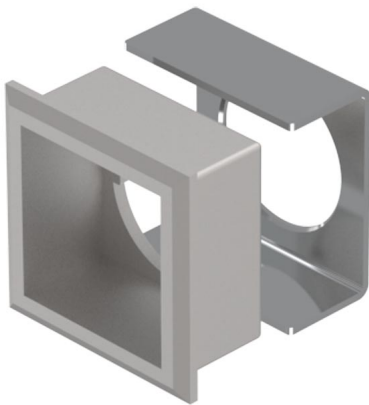

EAO – Your Expert Partner for Human Machine Interfaces

61-9930.4 - Front bezel set for indicator, pushbutton, illuminated pushbutton, flush design

61-9930.4 - Front bezel set for indicator, pushbutton, illuminated pushbutton, flush design

Attention: The preview is based on a sample product. This can differ from your current configuration.

Mounting

Mounting cut-out
Design 21 mm x 21 mm
flush

Front

Front bezel material
Front bezel colour
Front dimension
Front shape Plastic
silver
24 mm x 24 mm
square

Other Attributes

Weight 0,008 kg

EAO – Your Expert Partner for Human Machine Interfaces

61-9930.4 - Front bezel set for indicator, pushbutton, illuminated pushbutton, flush design

Mounting cut-outs

X = Screw terminal