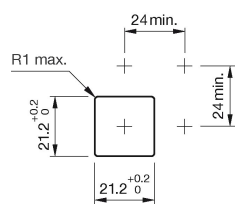

Attention: The preview is based on a sample product. This can differ from your current configuration.

Mounting

Mounting cut-out
Design 21 mm x 21 mm
flush

Front

Front bezel material
Front bezel colour
Front dimension
Front shape Plastic
silver
24 mm x 24 mm
square

Other Attributes

Weight 0,008 kg

EAO – Your Expert Partner for Human Machine Interfaces

61-9930.4 - Front bezel set for indicator, pushbutton, illuminated pushbutton, flush design

Mounting cut-outs

X = Screw terminal