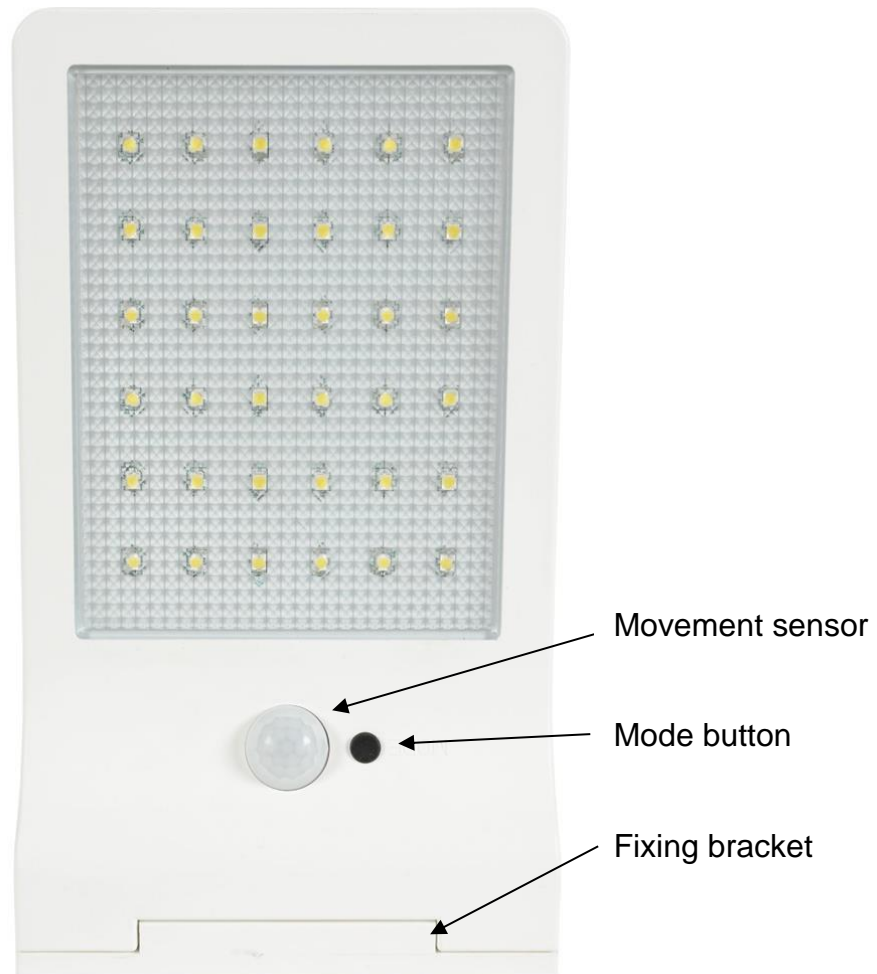

Solar LED Motion/Light Sensor Security Light

A slim and bright, solar powered LED security light that is both hard wearing and simple to install as it needs no wiring and uses only 2 screws for fitting. Its motion sensor operates at 110° at up to 3m distance and triggers a bright LED light in the hours of darkness, making it ideal for homes, sheds, garages and caravans.

- Solar powered
- Slim robust design
- 110° Motion sensor works up to 3m distance
- Operates at 20% brightness in the hours of darkness until triggered by movement
- Easy to install, uses 2 fixing screws (supplied)
- Ideal for homes, sheds, garages and caravans

In the Box

Solar LED lamp
Fixing bracket
Fixing screws
User manual

Getting started

- Unpack the light and remove all packaging materials.
- Fit the fixing bracket to the wall in a suitable position making sure it provides your property with the maximum coverage angle and is away from any obstructions that could block the sensor path.
- Slot the light into the fixing bracket ensuring its fitted securely.
- To enable the light for the first time, press the mode button to enter stand-by mode.
- In dark conditions (around 10 lux) the light will automatically enter low illumination mode at 20% brightness.
- Once the movement sensor is triggered the lamp will enter high illumination mode at 100% brightness for around 25 seconds, after which the light will return to low illumination mode.
- To turn the light off and on at any time press the mode button. **Please note** turning the light on and off at any time will not affect the solar charging operation.