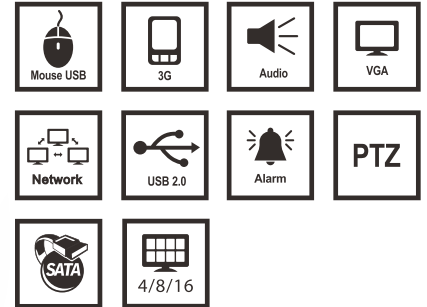

## KIT-8CH-HD-4DW4BW-2

The Defender High Definition CCTV Kit Comes Fully Loaded with 4 x 1080p Dome Cameras, 4 x 1080p Bullet Cameras, 2000GB (Installed & Formatted) and a Range of Accessories for an Instant Security Solution'

<b>System</b>	Display Screen	Detailed OSD setup for customization
	Monitor Resolution	VGA and HDMI
	Encode Capability	8 x 1080, 8 x 720P (Analog HD); 4 x 1080 (Analog HD) and 4 x 960p (IP) Hybrid mode; 16 x 1080P, 16 x 960P, 16 x 720p, 4 x 5MP (IP)
<b>Video</b>	Motion Detection	Separate channel selection with selected video areas on multiple levels
	Recording Mode	Manual, Alarm, Automatic and Timed
	Local Playback	8 Channel Playback and Synchronization
	Video Search	Time, date, event and channel search
<b>Record</b>	Data Occupation	720P 20Gb/Day, 960H 12 - 20G/day per channel plus audio
	Video Storage	Local HDD/SSD or Network
	Backup Mode	Network Backup, USB portable HDD/SDD backup if required
	Video Input	4 Channel BNC
	Video Output	1 Channel VGA, 1 Channel HDMI
<b>Interfaces</b>	Audio Input	4 Channel
	Audio Output	1 Channel
	Alarm Input	n/a
	Alarm Output	n/a
	Network Port	Ethernet 10/100Mbps auto-sensing
	PTZ Control	Dependent of model of camera connected
	USB port	USB2.0 standard compatibility
	Power	Standard, regional compatible power input

## Kit Contents:

- HD Hybrid 8 Channel with 2000GB HDD Installed & Formatted
- 4 x 1080P White Metal Dome with IR and OSD settings
- 4 x 1080P White Metal Bullet with IR and OSD settings
- 8 x 18m BNC Shotgun Cable
- 1 x Power Splitter
- 1 x Power Supply
- 1 x Remote Control
- 1 x Mouse
- 1 x HDMI Cable
- 1 x Full Copper Patch Lead
- 1 x Manual
- Technical Support from a Friendly UK Based Team