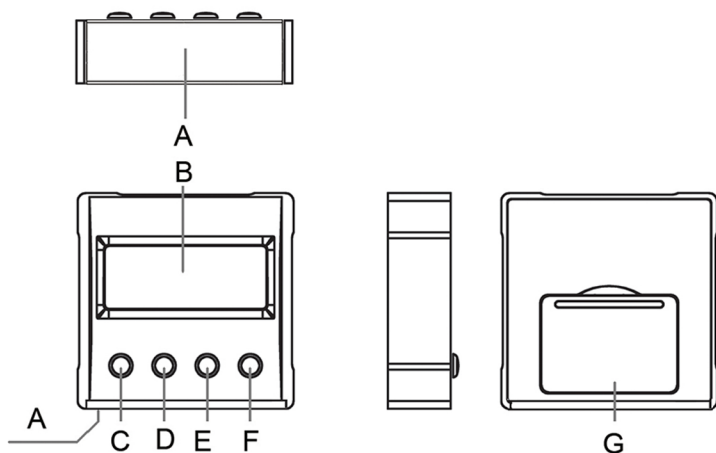

Digital Angle Measure

D03197

Digital Angle Measure/Protractor

FEATURES

Compact and portable device
 Clear and large digital LCD display
 Auto-rotate display
 Encompassing angle measurement range of 4 x 90°

Absolute/relative measurement conversion
 Degree and slope conversion
 Auto power off function
 Magnets in the base for a secure hold

- A Stainless steel sheet-Measuring faces, Securely attaches gauge to any metal surface.
- B LCD display - Large , easy to read digits.
- C ON/OFF BUTTON
- D 0% BUTTON - Degree/ percentage of slope conversion.
- E ABS/REL - Absolute/ relative measurement conversion.
- F HOLD BUTTON - Holding measured display values.
- G Battery compartment

SPECIFICATIONS

Range	4 x 90°
Resolution	0.1°
Dimensions	55 x 55 x 16mm
Operating temperature	0 °C~40 °C
Humidity	40-80%