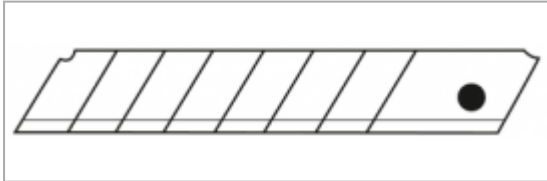

18 MM AUTOMATICALLY RELOADING UTILITY KNIFE | 844.S18

Description

- Productivity, accessibility, safety.
- Automatically reloading snap-off blades.
- Ergonomic soft ABS handle.
- Stainless steel blade guide.
- Blade lock knob.
- 6-blade cartridge.
- Integral blade snapper.

Information

H [mm]	47
L [mm]	172
[g]	160