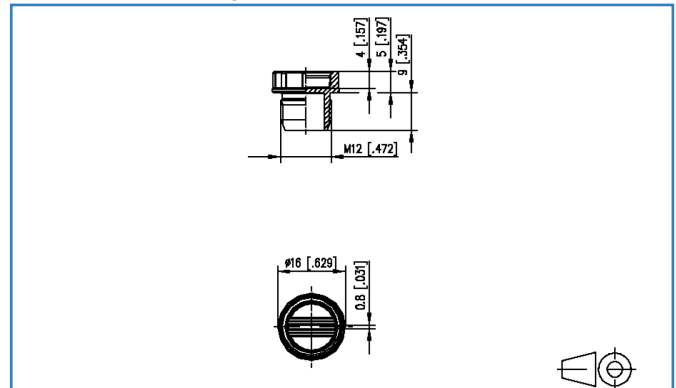

Data sheet

M12 screw plug for jacks IP54

Page 1/3

P/N
700701

EAN 4250184169413

2017-23-10

Illustrations

Dimensional drawing

See enlarged drawings at the end of document

Product specification

- Safety-stopper M12x1
- for female connector
- screwable
- black, similar RAL9005

Data sheet
M12 screw plug for jacks IP54

Technical Data

General Data

Design	Dust protection
Mounting style	Accessories
Color	black
Dimensions	
Dimension (L x W x H)	14 x 16 x 16 mm
Dimension (L x W x H)	0.551 x 0.63 x 0.63 in.

Mechanical characteristics

Mounting method	screwable
-----------------	-----------

Data sheet
M12 screw plug for jacks IP54

Page 3/3

P/N
700701

EAN 4250184169413

2017-23-10

Illustrations

Dimensional drawing