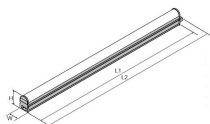

Optical data

Colour temperature (K)	3000
CRI (Ra)	80
Distribution type	Direct
Luminous flux (lm)	520
Light colour	Warm white
LOR (%)	100

Physical data

Colour	White
Diffuser finish	Frosted
Height (mm)	36
IP rating	IP20
Lamp included	Integrated
Length (mm)	282
Width (mm)	24
Included lamp	Integrated LED

LED PIPE 1500

LED PIPE 1500 520LM 6W L300 3000K

0051015

Electrical data

Electrical protection	CLASS 2
Efficacy (Rated) (lm/w)	87
Total power consumption (W)	6
Voltage (V)	100-240

PHOTOMETRY

Distance [m]	Cone diameter [m]	E _{0°} [lx]	E _{15°} [lx]	E _{30°} [lx]	E _{45°} [lx]	E _{60°} [lx]	E _{75°} [lx]	E _{90°} [lx]
0.5	4.75 1.31	462	116	52	29	19	13	10
1.0	9.49 2.62	116	29	13	8	5	3	2
1.5	14.24 3.92	52	13	6	5	3	2	1
2.0	18.98 5.23	29	8	5	3	2	1	1
2.5	23.73 6.54	19	5	3	2	1	1	1
3.0	28.47 7.85	13	3	2	1	1	1	1

Distance [m] Cone diameter [m] Illuminance [lx]

— C0 - C180 (Half beam angle: 105.2°)
— C90 - C270 (Half beam angle: 156.2°)

TECHNICAL DRAWINGS

Power	L1	L2	W	H
4/6W	270mm	262mm	24mm	36mm
7/11W	570mm	562mm	24mm	36mm
10/17W	870mm	862mm	24mm	36mm
14/22W	1170mm	1162mm	24mm	36mm