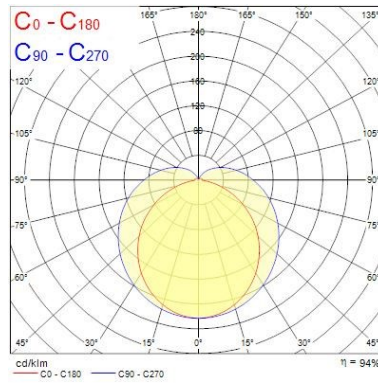

Optical data

Colour temperature (K)	3000
CRI (Ra)	80
Distribution type	Direct
Luminous flux (lm)	520
Light colour	Warm white
LOR (%)	100

Physical data

Colour	White
Diffuser finish	Frosted
Height (mm)	36
IP rating	IP20
Lamp included	Integrated
Length (mm)	282
Width (mm)	24
Included lamp	Integrated LED

LED PIPE 1500

LED PIPE 1500 520LM 6W L300 3000K

0051015

Electrical data

Electrical protection	CLASS 2
Efficacy (Rated) (lm/w)	87
Total power consumption (W)	6
Voltage (V)	100-240

PHOTOMETRY

Distance [m]	Cone diameter [m]	E _{0°} [lx]	E _{15°} [lx]	E _{30°} [lx]	E _{45°} [lx]	E _{60°} [lx]	E _{75°} [lx]	E _{90°} [lx]
0.5	4.75 1.31	462	116	52	29	19	13	10
1.0	9.49 2.62	116	29	13	8	5	3	2
1.5	14.24 3.92	52	13	6	5	3	2	1
2.0	18.98 5.23	29	8	5	3	2	1	1
2.5	23.73 6.54	19	5	3	2	1	1	1
3.0	28.47 7.85	13	3	2	1	1	1	1

Distance [m] Cone diameter [m] Illuminance [lx]

— C0 - C180 (Half beam angle: 105.2°)
— C90 - C270 (Half beam angle: 156.2°)

TECHNICAL DRAWINGS

Power	L1	L2	W	H
4/6W	270mm	262mm	24mm	36mm
7/11W	570mm	562mm	24mm	36mm
10/17W	870mm	862mm	24mm	36mm
14/22W	1170mm	1162mm	24mm	36mm