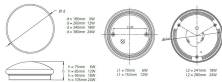

Optical data

Colour temperature (K)	3000
CRI (Ra)	80
Distribution type	Direct
Luminous flux (lm)	800
Light colour	Warm white
LOR (%)	100

Physical data

Colour	White
Diffuser finish	Opal
Height (mm)	85
IK rating	IK03
IP rating	IP44
Lamp included	Integrated
Length (mm)	260
Reflector finish	Diffuser
Weight (kg)	0.4
Width (mm)	260
Included lamp	Integrated LED

Electrical data

Electrical protection	CLASS I
Efficacy (Rated) (lm/w)	65
Total power consumption (W)	12

SylCircle SYLCIRCLE 12W 800LM 0043281

Voltage (V)

220-240

PHOTOMETRY

0.5	1.64	E _(0°) E _(C0)	98.6°	789 54
1.0	3.28	E _(0°) E _(C0)	98.6°	192 14
1.5	4.91	E _(0°) E _(C0)	98.6°	98 6
2.0	6.55	E _(0°) E _(C0)	98.6°	48 3
2.5	8.19	E _(0°) E _(C0)	98.6°	31 2
3.0	9.83	E _(0°) E _(C0)	98.6°	21 2

Distance [m] Cone diameter [m] Illuminance [lx]

— C0 - C180 (Half beam angle: 117.2°)

TECHNICAL DRAWINGS

SylCircle

SYLCIRCLE 12W 800LM

0043281

SYLVANIA 0043281

 This luminaire contains built in LED lamps.