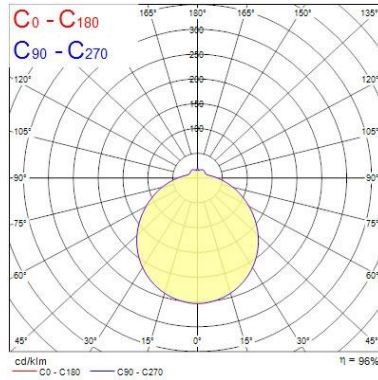

Optical data

Colour temperature (K)	3000
CRI (Ra)	80
Distribution type	Direct
Luminous flux (lm)	800
Light colour	Warm white
LOR (%)	100

Physical data

Colour	White
Diffuser finish	Opal
Height (mm)	85
IK rating	IK03
IP rating	IP44
Lamp included	Integrated
Length (mm)	260
Reflector finish	Diffuser
Weight (kg)	0.4
Width (mm)	260
Included lamp	Integrated LED

Electrical data

Electrical protection	CLASS I
Efficacy (Rated) (lm/w)	65
Total power consumption (W)	12

SylCircle SYLCIRCLE 12W 800LM 0043281

Voltage (V)

220-240

PHOTOMETRY

0.5	1.64	E _(0°) E _(C0)	98.6°	789 54
1.0	3.28	E _(0°) E _(C0)	98.6°	192 14
1.5	4.91	E _(0°) E _(C0)	98.6°	98 6
2.0	6.55	E _(0°) E _(C0)	98.6°	48 3
2.5	8.19	E _(0°) E _(C0)	98.6°	31 2
3.0	9.83	E _(0°) E _(C0)	98.6°	21 2

Distance [m] Cone diameter [m] Illuminance [lx]

— C0 - C180 (Half beam angle: 117.2°)

TECHNICAL DRAWINGS

SylCircle

SYLCIRCLE 12W 800LM

0043281

SYLVANIA 0043281

 This luminaire contains built in LED lamps.